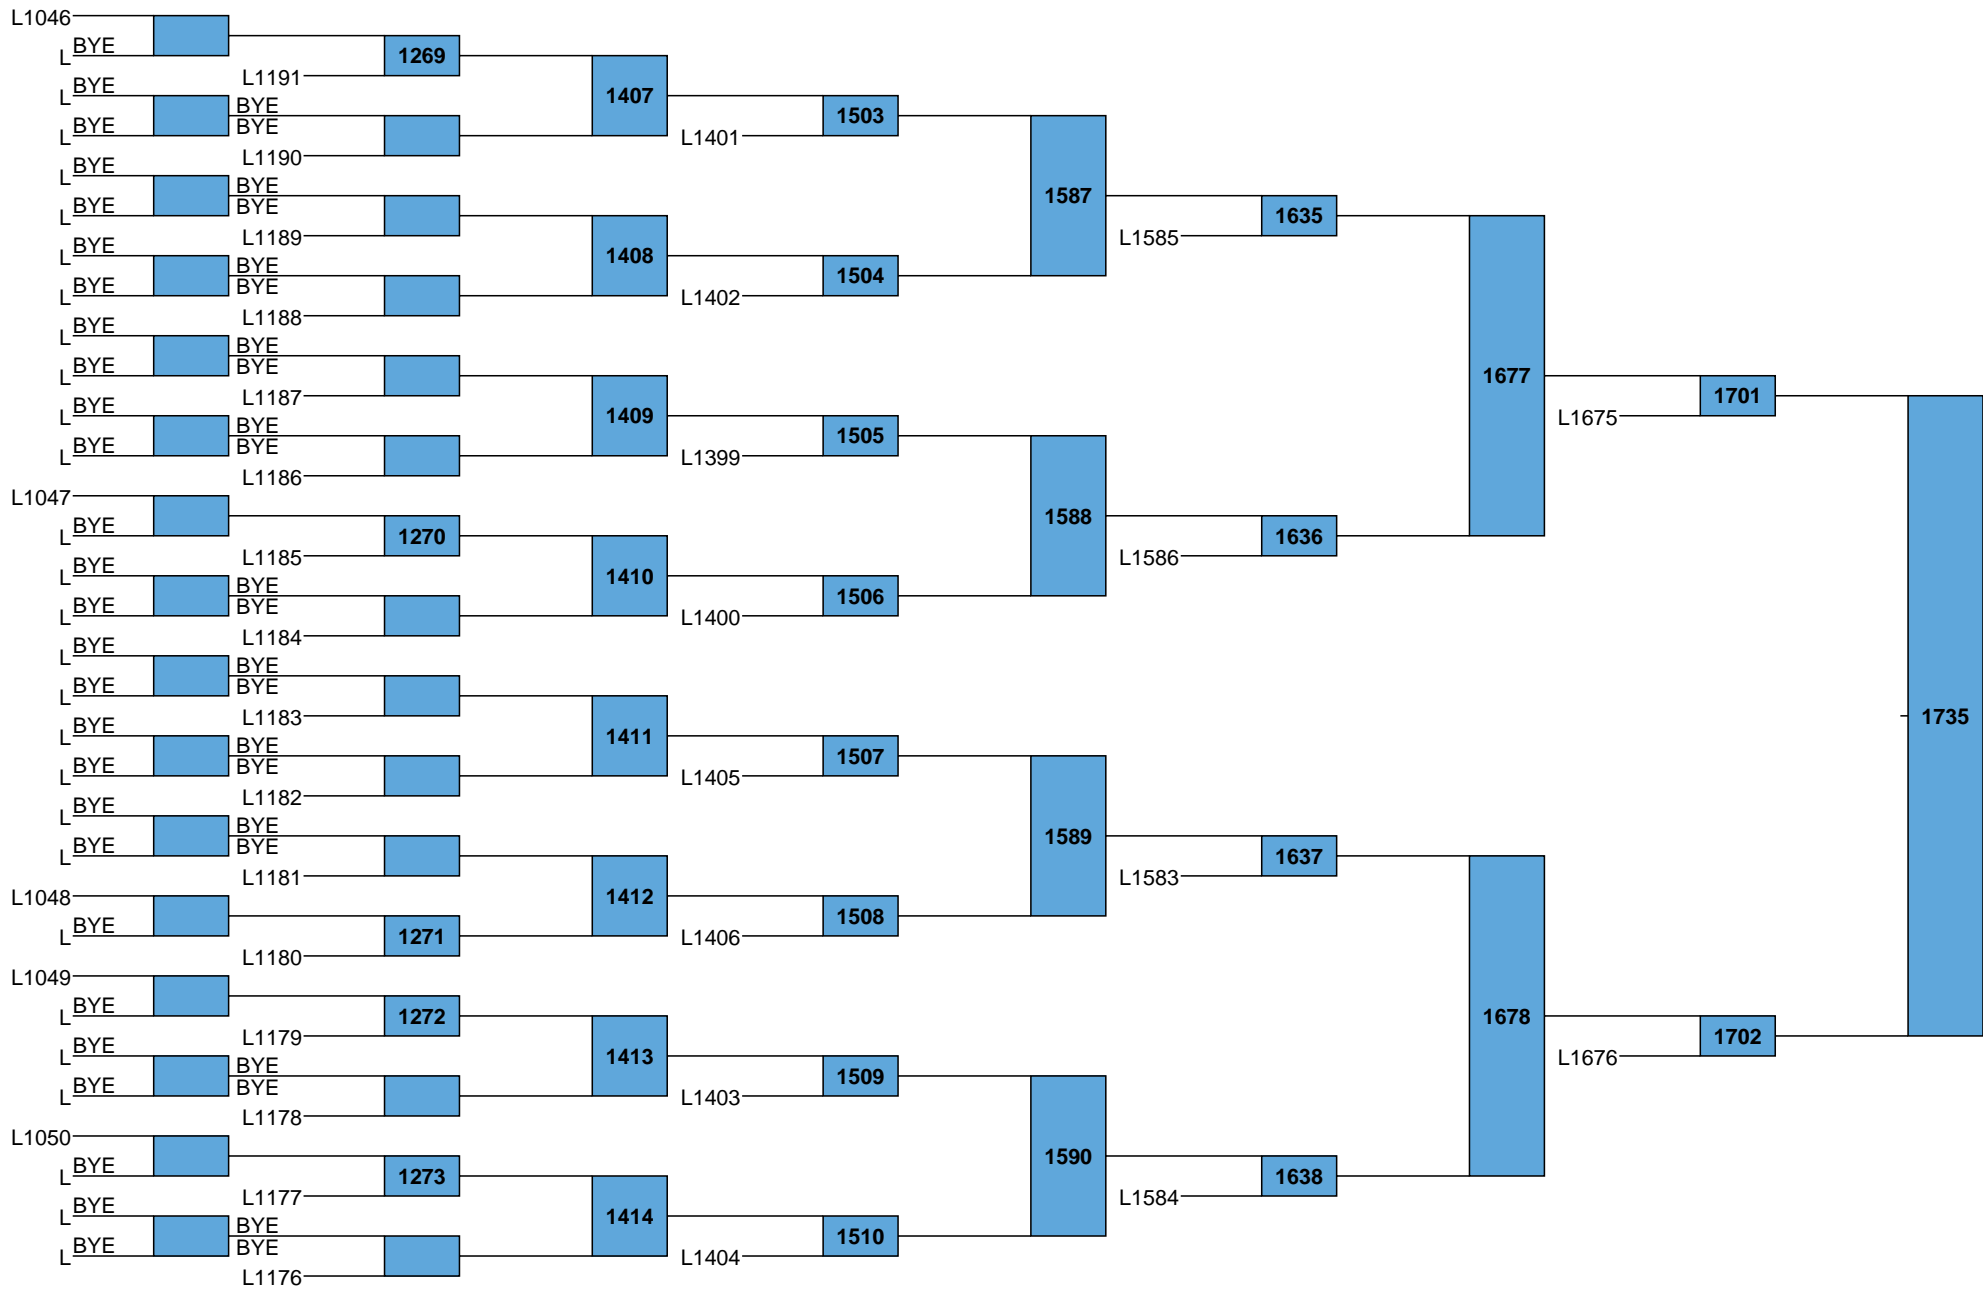

L1665
L1666

A diagram consisting of a blue rectangular box with the number 1725 inside. Two horizontal lines extend from the left side of the box to the labels L1665 and L1666, which are stacked vertically.

2025 NJCAA National Championships

Men
165

L1697 ——— | 1728 | ———
L1698 ——— | ——— | ———

L1669 ——— | 1729 | ———
L1670 ——— | ——— | ———

2025 NJCAA National Championships

Men
174

L1699
L1700

A diagram consisting of two horizontal lines. The top line is labeled 'L1699' and the bottom line is labeled 'L1700'. A blue rectangular box is positioned between these two lines, containing the number '1732' in black text.

L1673
L1674

A diagram consisting of two horizontal lines. The top line is labeled 'L1673' and the bottom line is labeled 'L1674'. A blue rectangular box is positioned between these two lines, containing the number '1733' in black text.

Men
285

L1705
L1706

1744

L1685
L1686

1745
