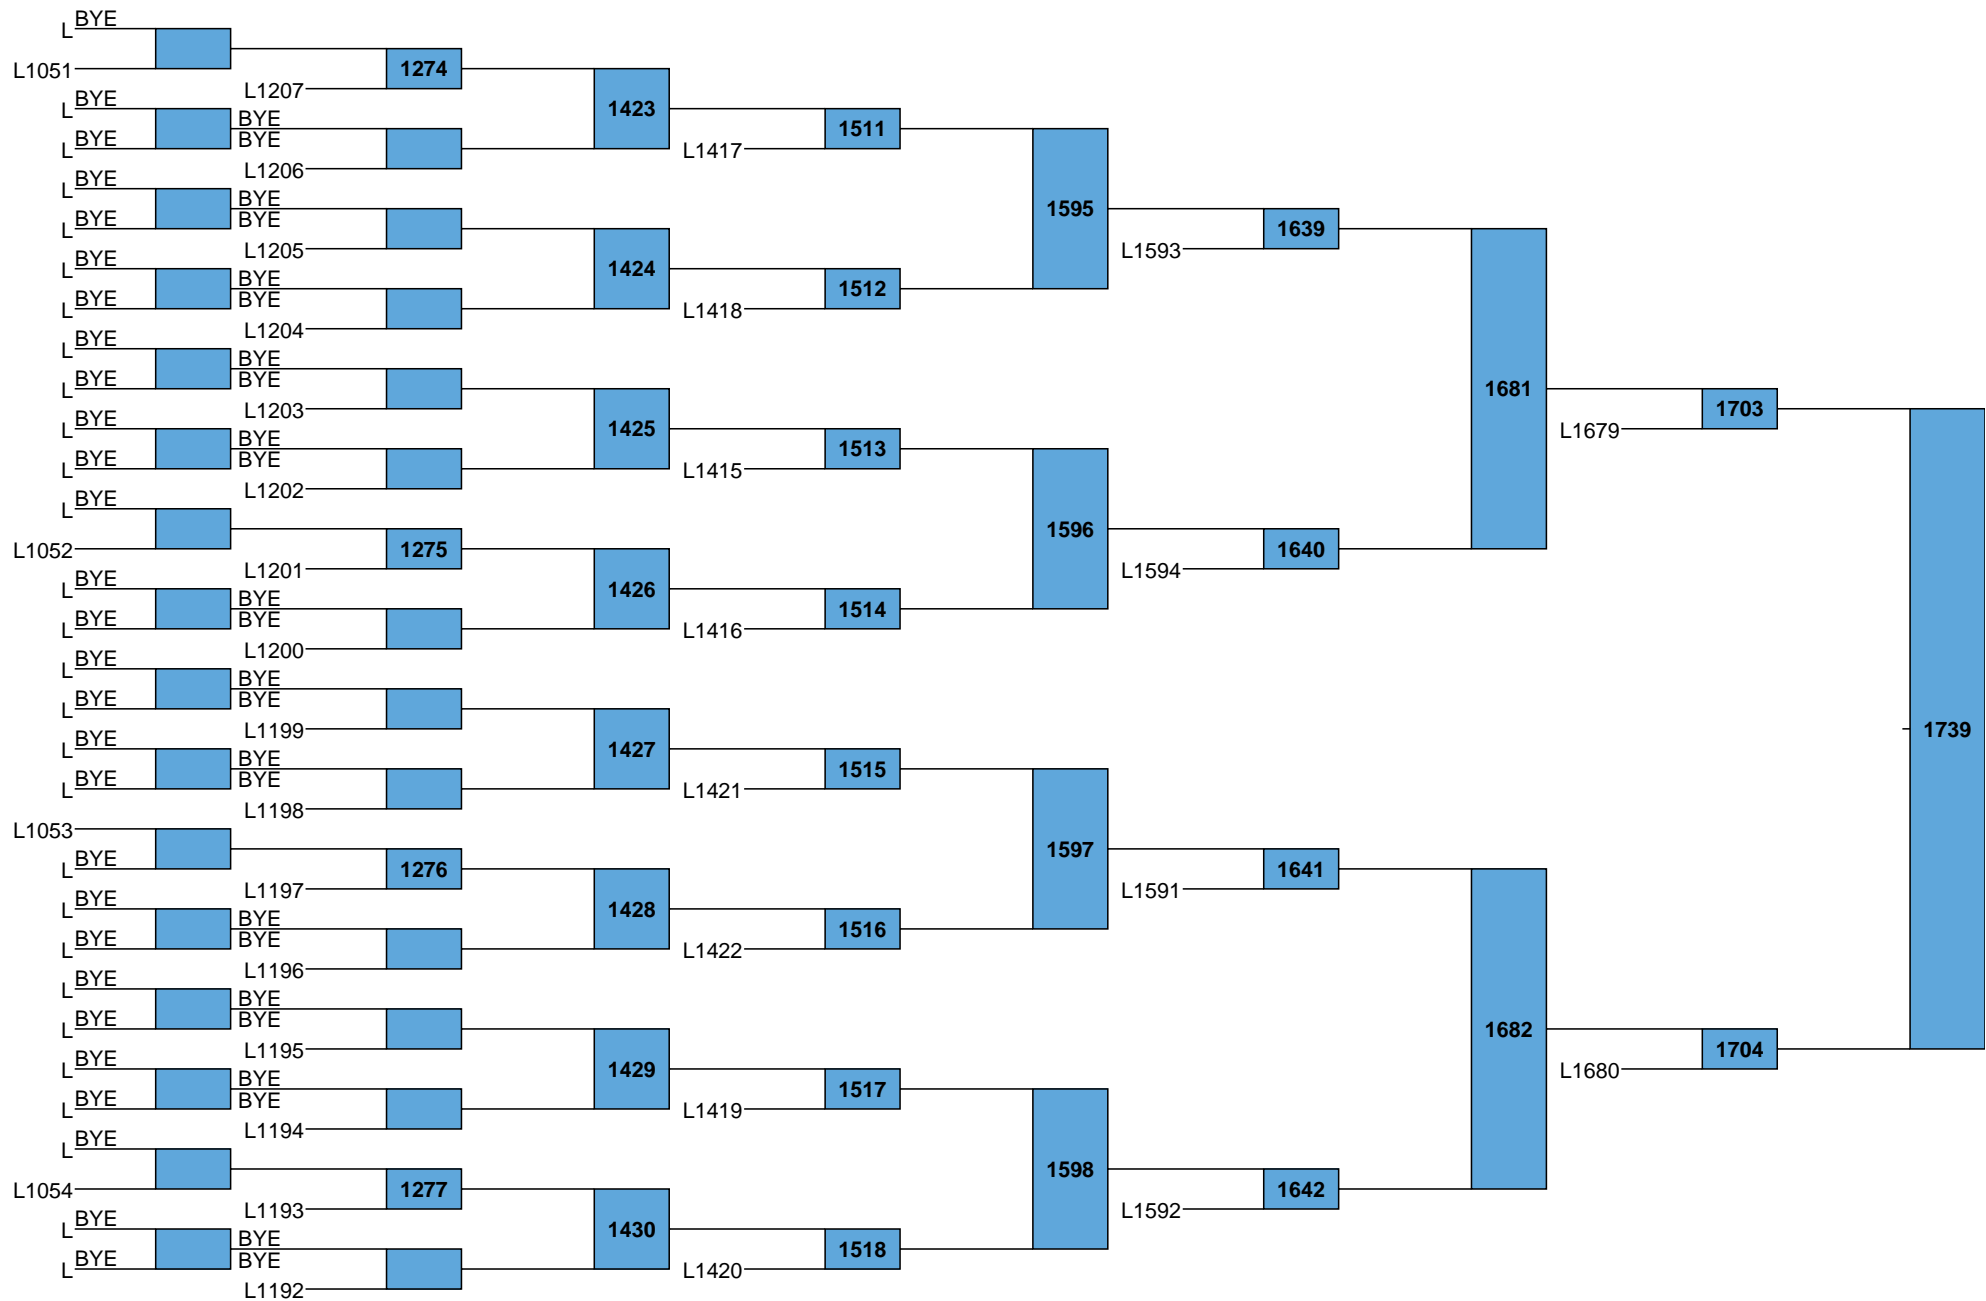

L1673
L1674

A diagram consisting of two horizontal lines. The top line is labeled 'L1673' and the bottom line is labeled 'L1674'. A blue rectangular box is positioned between these two lines, containing the number '1733' in black text.

L1701 ————
L1702 ————

1736

L1677 ————
L1678 ————

1737

2025 NJCAA National Championships

Men
197

L1703
L1704

A diagram consisting of a blue rectangular box with the number '1740' inside. Two horizontal lines extend from the left side of the box to the labels 'L1703' and 'L1704' respectively.

L1681
L1682

A diagram consisting of a blue rectangular box with the number '1741' inside. Two horizontal lines extend from the left side of the box to the labels 'L1681' and 'L1682' respectively.

2025 NJCAA National Championships

Men
285

L1705
L1706

1744

L1685
L1686

1745
