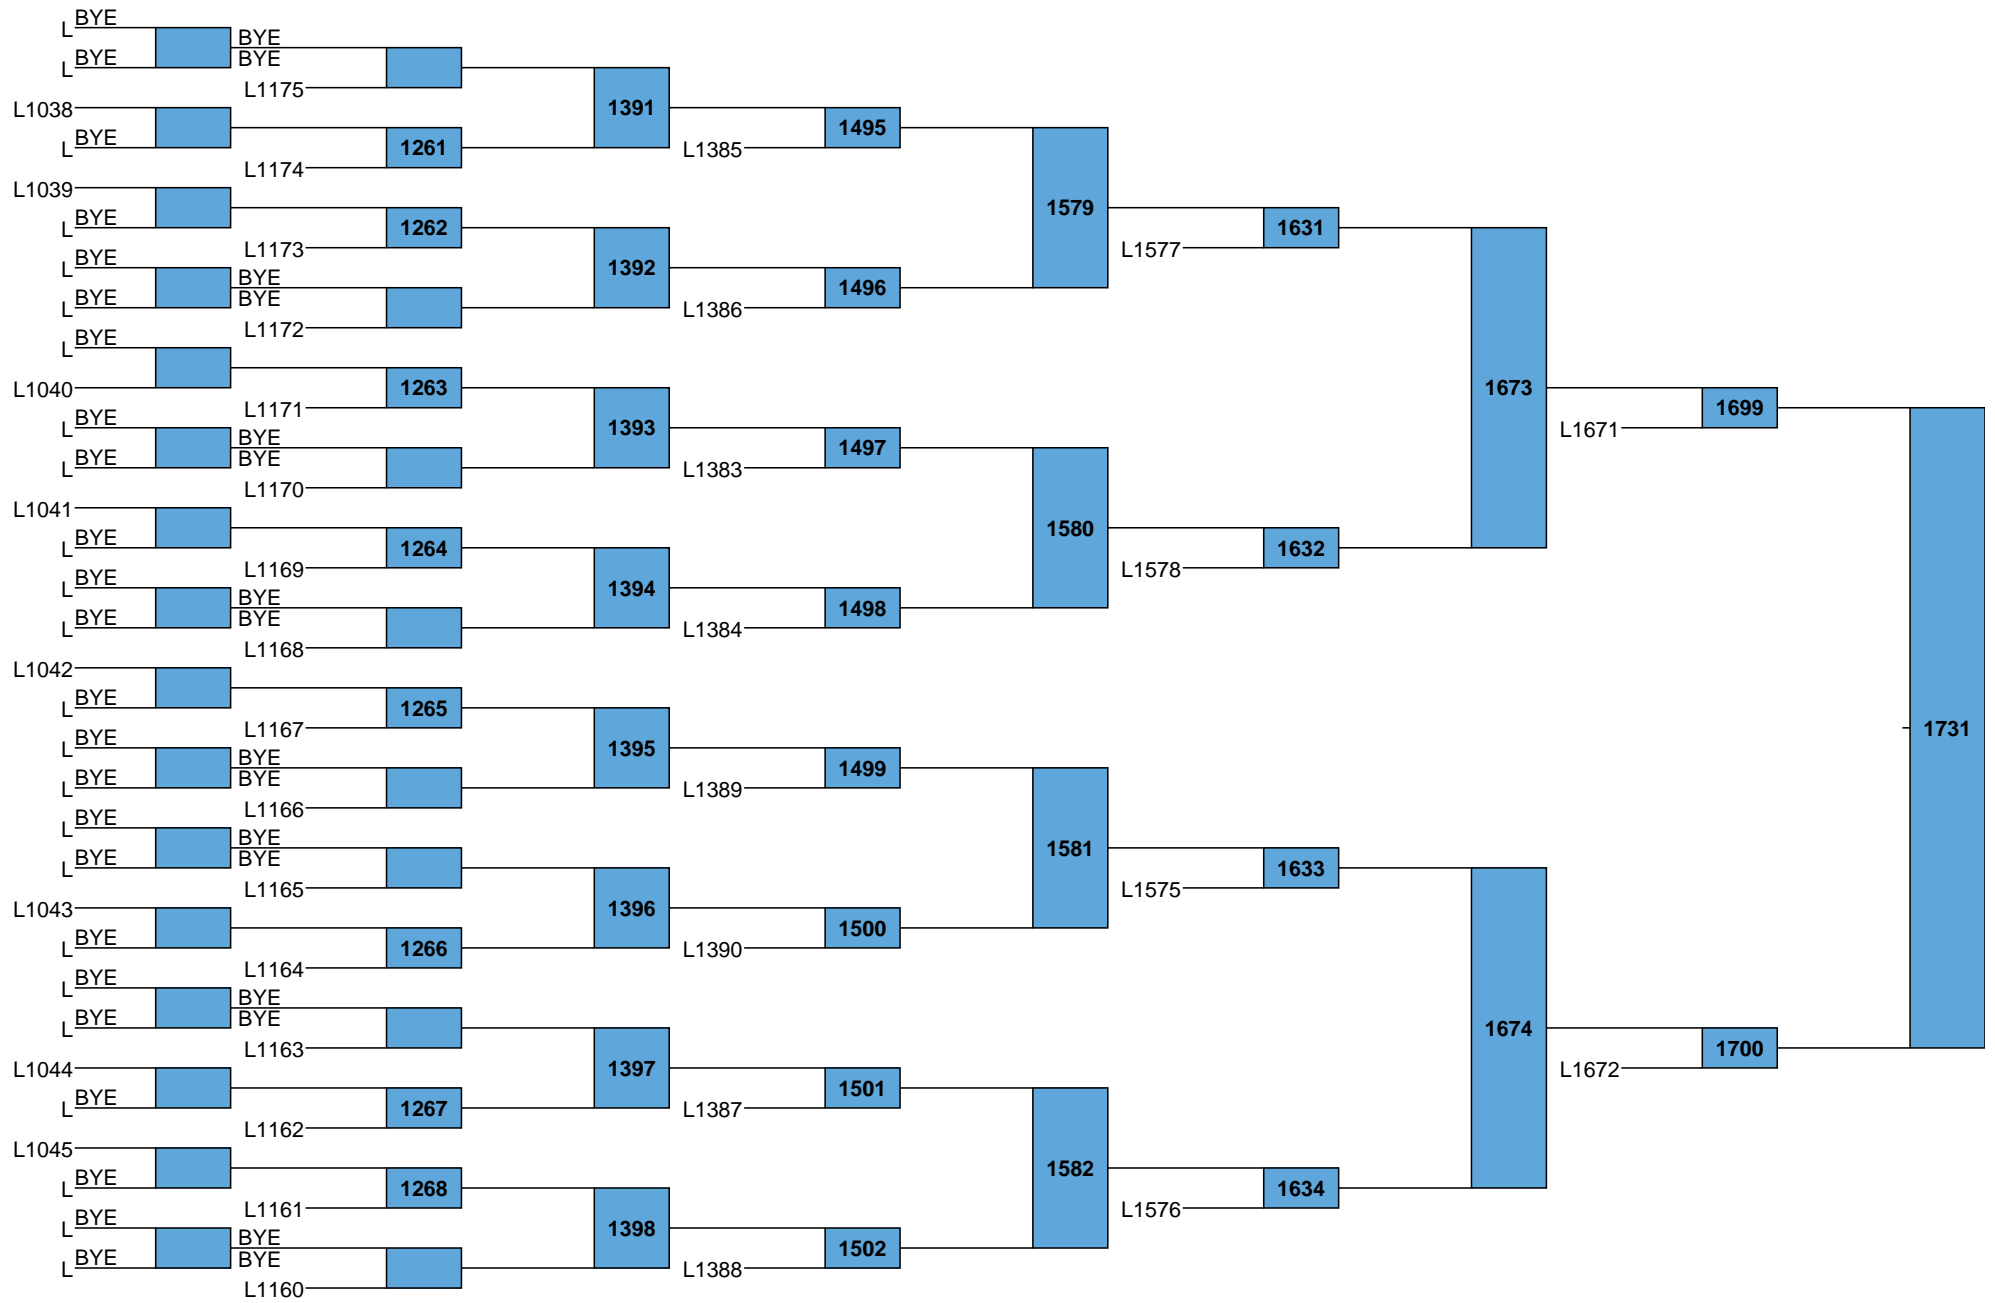

Men
133

L1689
L1690

A diagram consisting of a blue rectangular box with the number 1712 inside. Two horizontal lines extend from the left side of the box to the labels L1689 and L1690, which are stacked vertically.

2025 NJCAA National Championships

Men
165

L1697 ——— | 1728 | ———
L1698 ——— | ——— | ———

L1669 ——— | 1729 | ———
L1670 ——— | ——— | ———

2025 NJCAA National Championships

Men
174

L1699
L1700

A diagram consisting of two horizontal lines. The top line is labeled 'L1699' and the bottom line is labeled 'L1700'. A blue rectangular box is positioned between these two lines, containing the number '1732' in black text.

L1673
L1674

A diagram consisting of two horizontal lines. The top line is labeled 'L1673' and the bottom line is labeled 'L1674'. A blue rectangular box is positioned between these two lines, containing the number '1733' in black text.

Men
285

L1705
L1706

1744

L1685
L1686

1745
