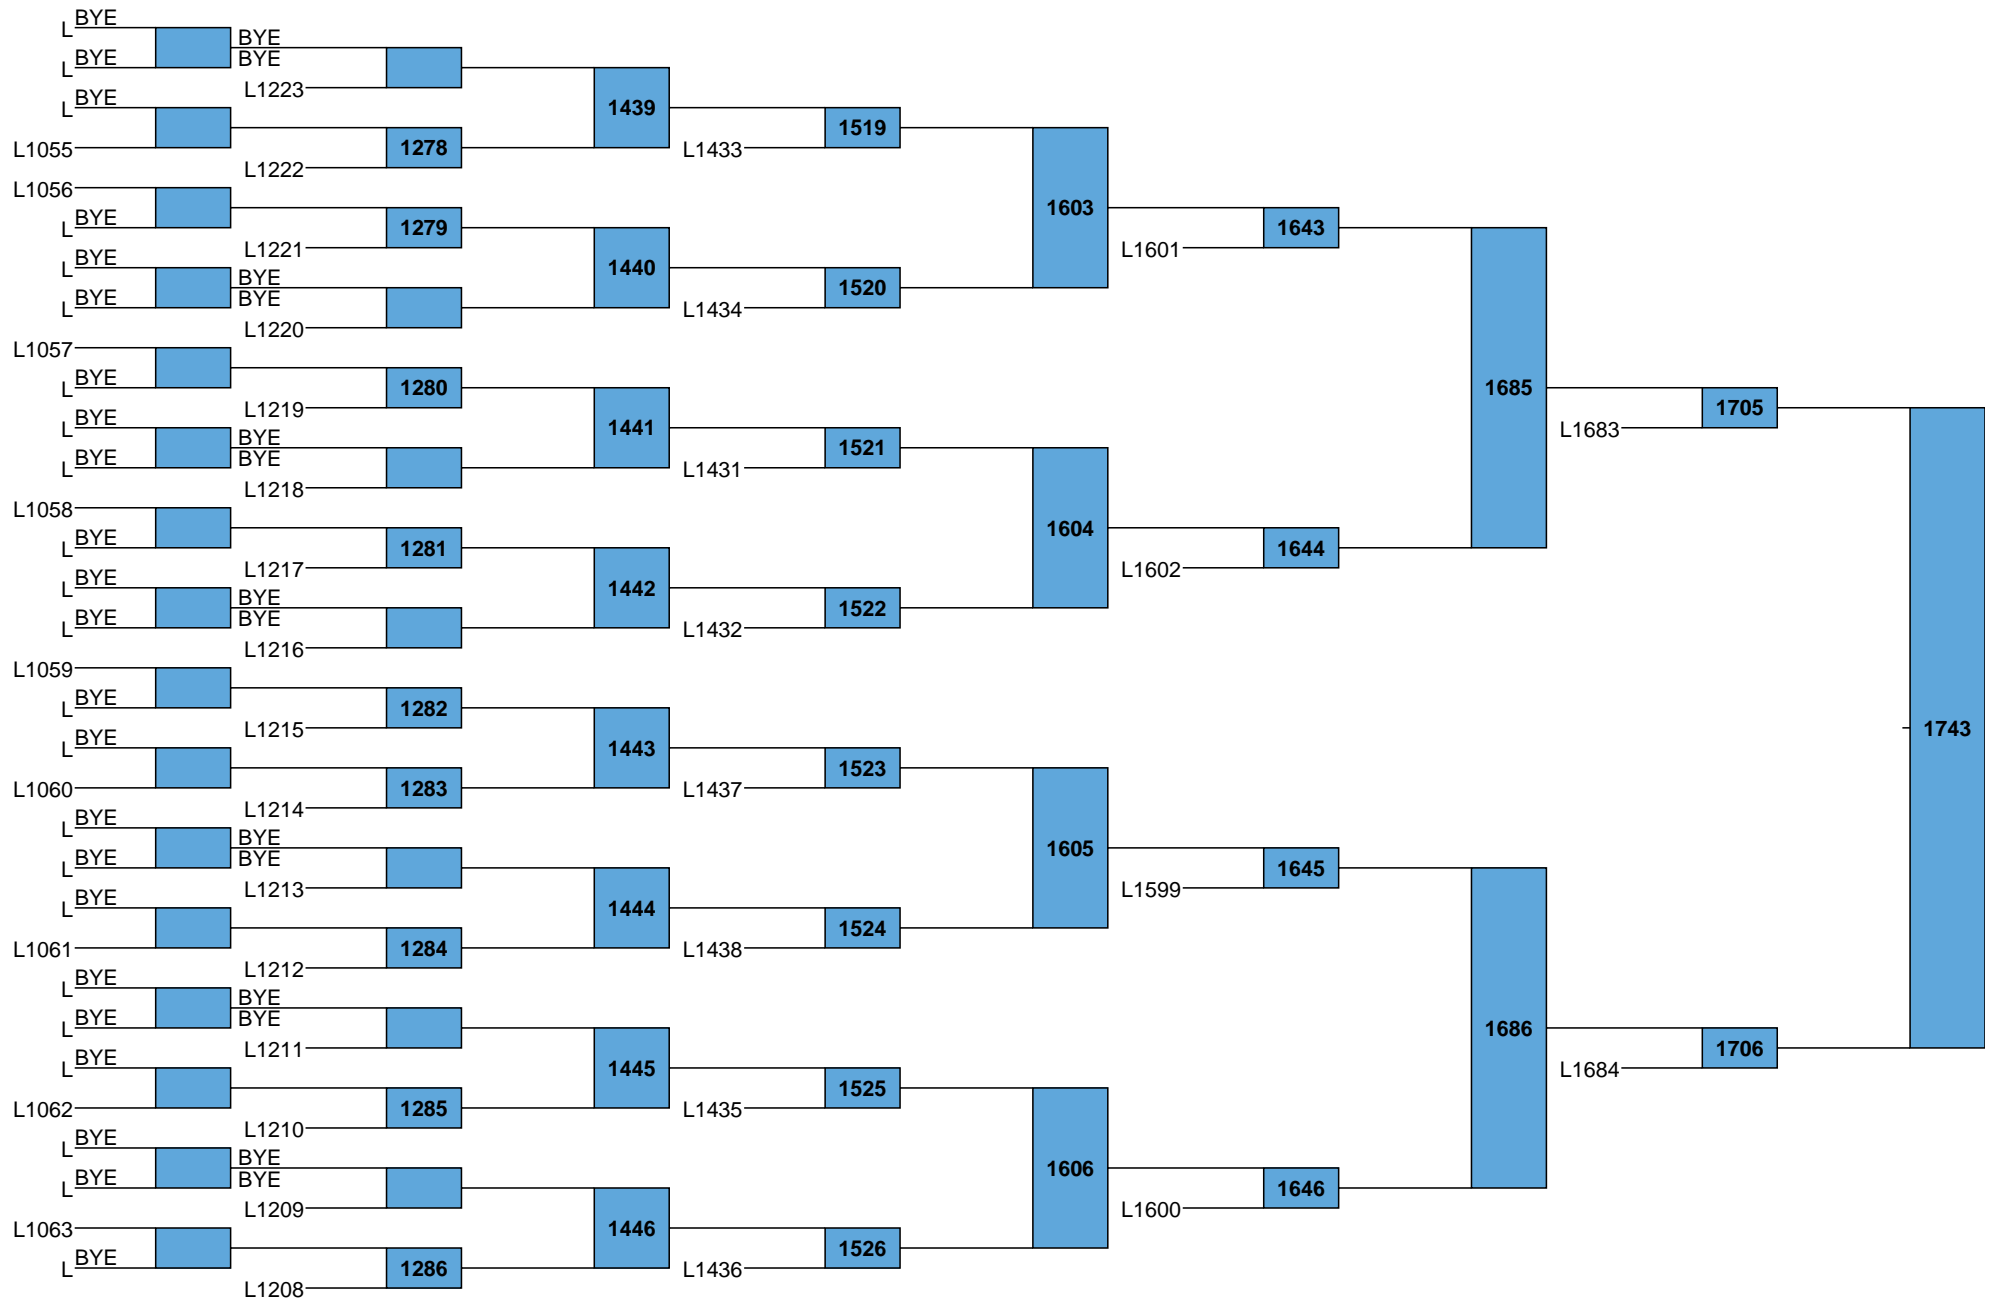

L1673
L1674

A diagram consisting of two horizontal lines. The top line is labeled 'L1673' and the bottom line is labeled 'L1674'. A blue rectangular box is positioned between these two lines, containing the number '1733' in black text.

L1701 ————
L1702 ————

1736

L1677 ————
L1678 ————

1737

2025 NJCAA National Championships

Men
197

L1703
L1704

A diagram consisting of a blue rectangular box with the number '1740' inside. Two horizontal lines extend from the left side of the box to the labels 'L1703' and 'L1704' respectively.

L1681
L1682

A diagram consisting of a blue rectangular box with the number '1741' inside. Two horizontal lines extend from the left side of the box to the labels 'L1681' and 'L1682' respectively.

2025 NJCAA National Championships

Men
285

L1705
L1706

1744

L1685
L1686

1745
