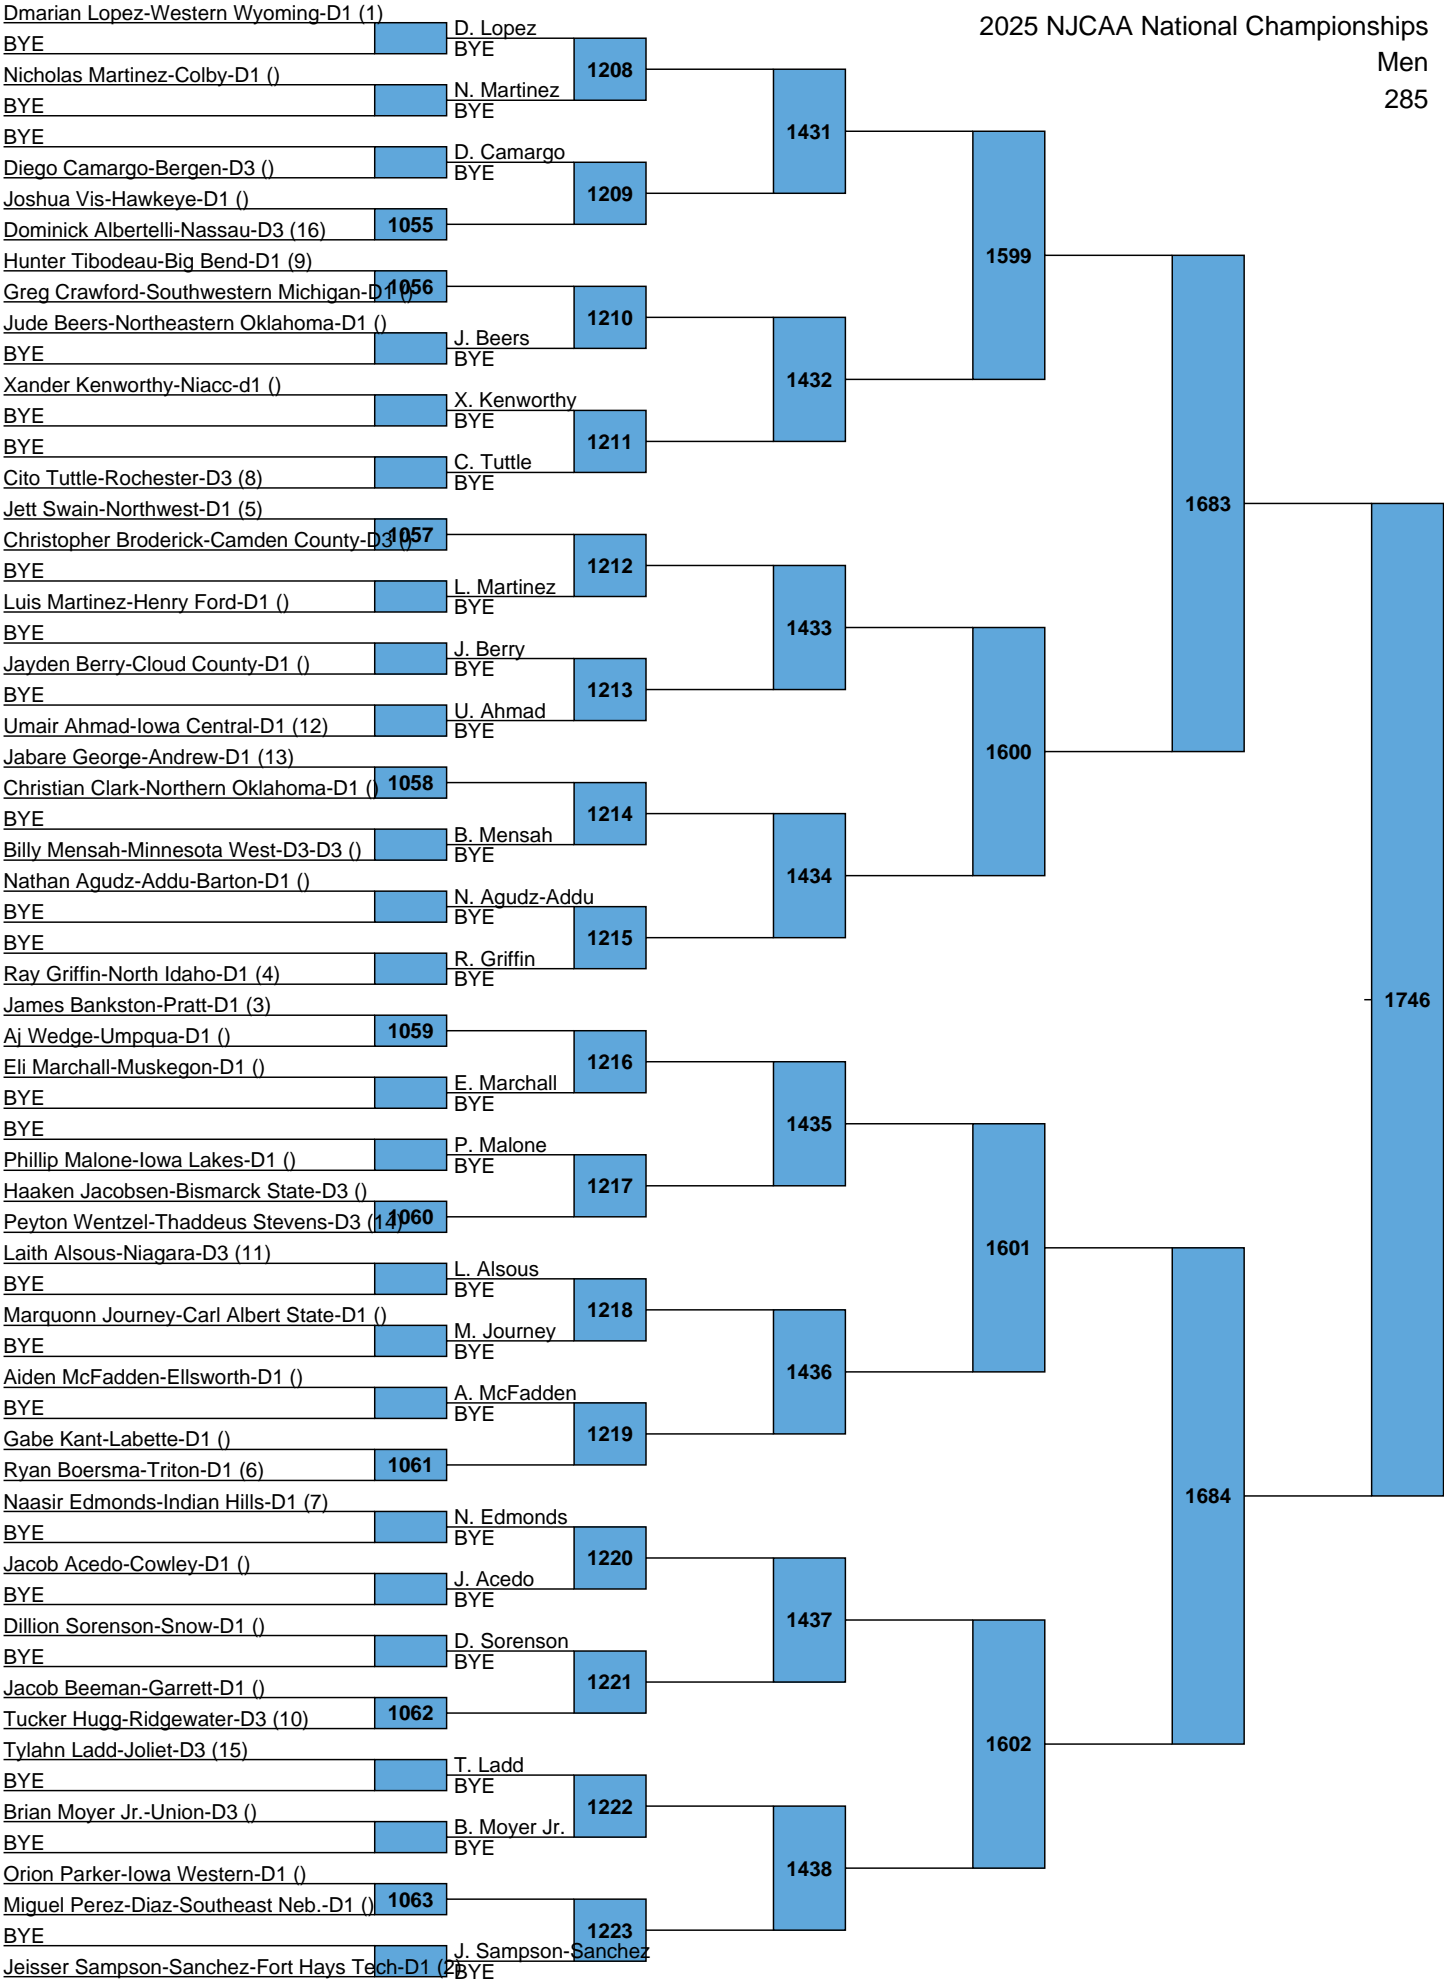

Men
133

L1689
L1690

A diagram consisting of a blue rectangular box with the number 1712 inside. Two horizontal lines extend from the left side of the box to the labels L1689 and L1690, which are stacked vertically.

L1673
L1674

A diagram consisting of two horizontal lines. The top line is labeled 'L1673' and the bottom line is labeled 'L1674'. A blue rectangular box is positioned between these two lines, containing the number '1733' in black text.

L1701 ————
L1702 ————

1736

L1677 ————
L1678 ————

1737

2025 NJCAA National Championships

Men
197

L1703
L1704

A diagram consisting of a blue rectangular box with the number '1740' inside. Two horizontal lines extend from the left side of the box to the labels 'L1703' and 'L1704' respectively.

Men
285

L1705
L1706

1744

L1685
L1686

1745
