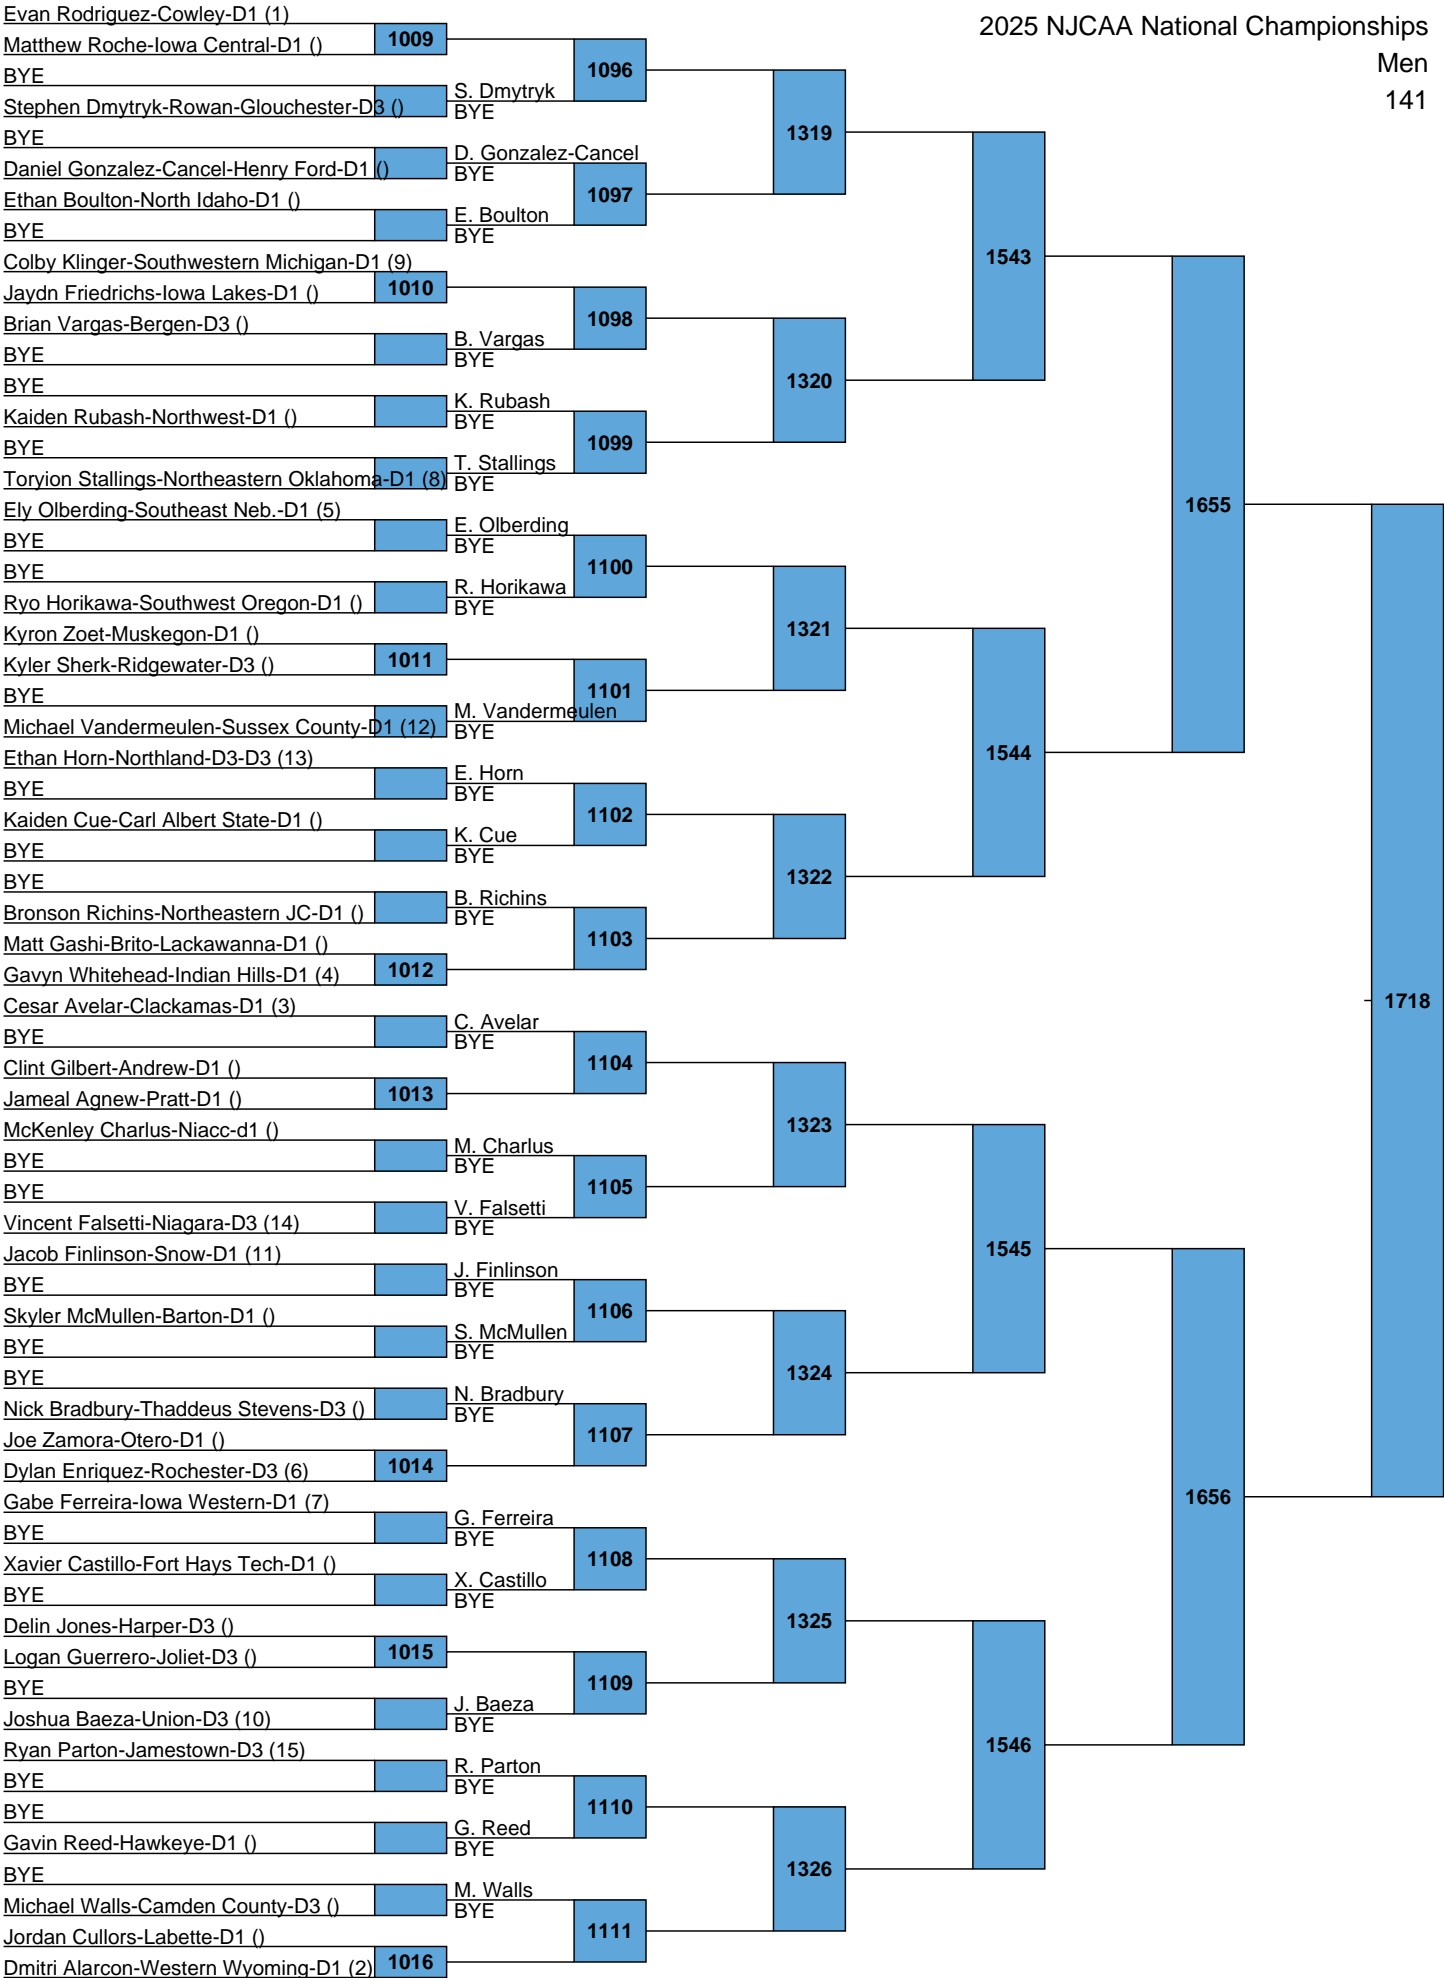

2025 NJCAA National Championships

Men
141