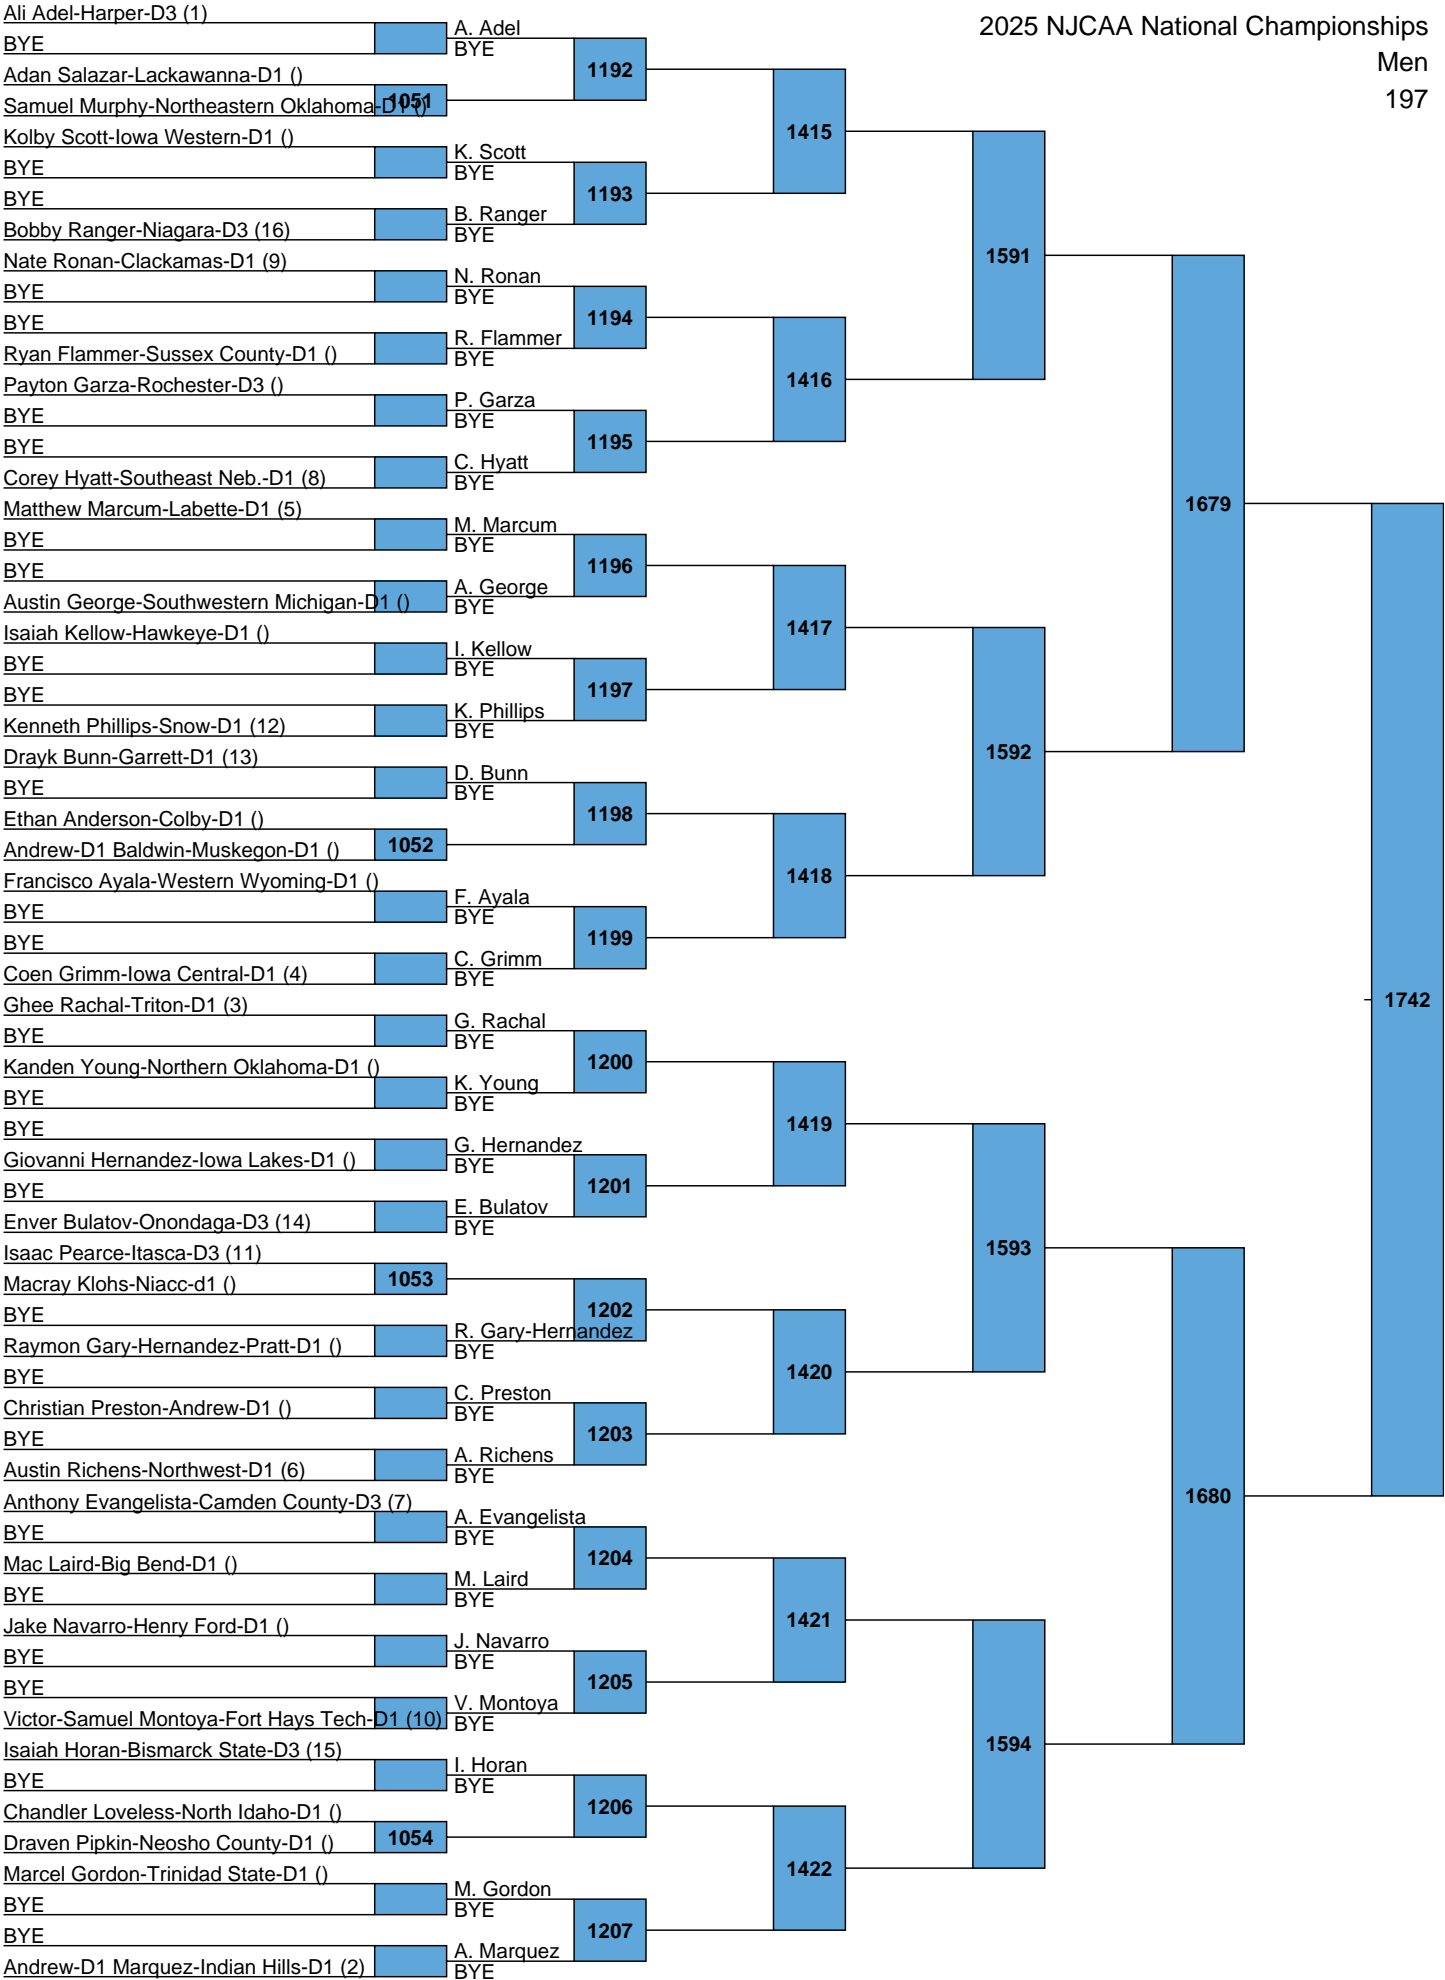

Men
133

L1689
L1690

A diagram consisting of a blue rectangular box with the number 1712 inside. Two horizontal lines extend from the left side of the box to the labels L1689 and L1690, which are stacked vertically.

L1673
L1674

A diagram consisting of two horizontal lines. The top line is labeled 'L1673' and the bottom line is labeled 'L1674'. A blue rectangular box is positioned between these two lines, containing the number '1733' in black text.

L1701 ————
L1702 ————

1736

L1677 ————
L1678 ————

1737

2025 NJCAA National Championships

Men
197

L1703
L1704

A diagram consisting of a blue rectangular box with the number '1740' inside. Two horizontal lines extend from the left side of the box to the labels 'L1703' and 'L1704' respectively.

Men
285

L1705
L1706

1744

L1685
L1686

1745
