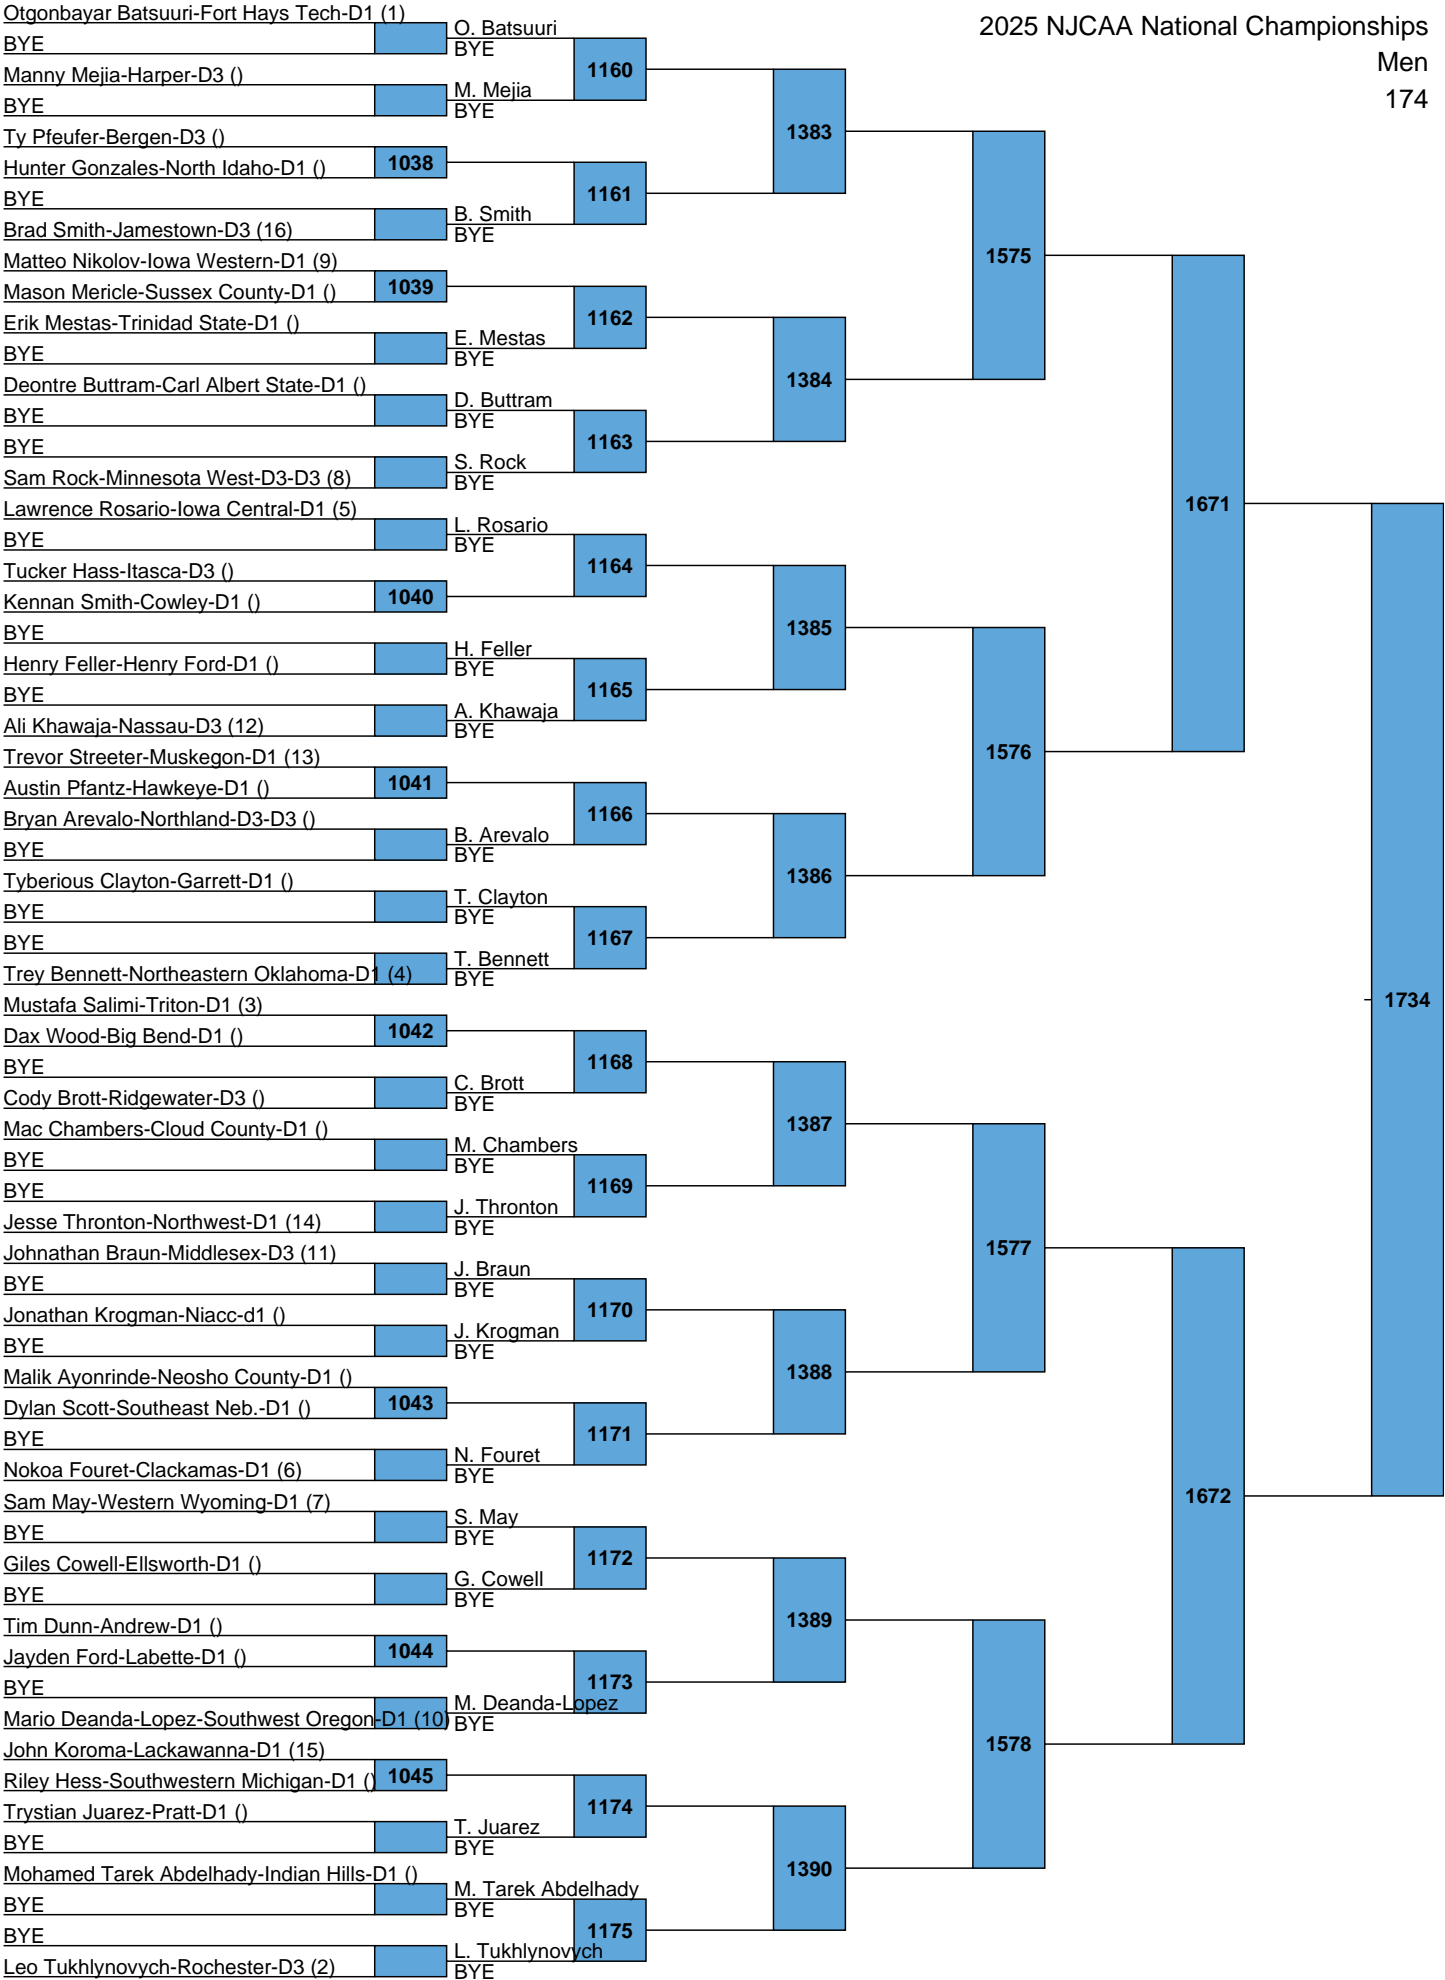

Men
133

L1689
L1690

A diagram consisting of a blue rectangular box with the number 1712 inside. Two horizontal lines extend from the left side of the box to the labels L1689 and L1690, which are stacked vertically.

2025 NJCAA National Championships

Men
165

L1697 ——— | 1728 | ———
L1698 ——— | ——— | ———

L1669 ——— | 1729 | ———
L1670 ——— | ——— | ———

2025 NJCAA National Championships

Men
174

L1699
L1700

A diagram consisting of two horizontal lines. The top line is labeled 'L1699' and the bottom line is labeled 'L1700'. A blue rectangular box is positioned between these two lines, containing the number '1732' in black text.

L1673
L1674

A diagram consisting of two horizontal lines. The top line is labeled 'L1673' and the bottom line is labeled 'L1674'. A blue rectangular box is positioned between these two lines, containing the number '1733' in black text.