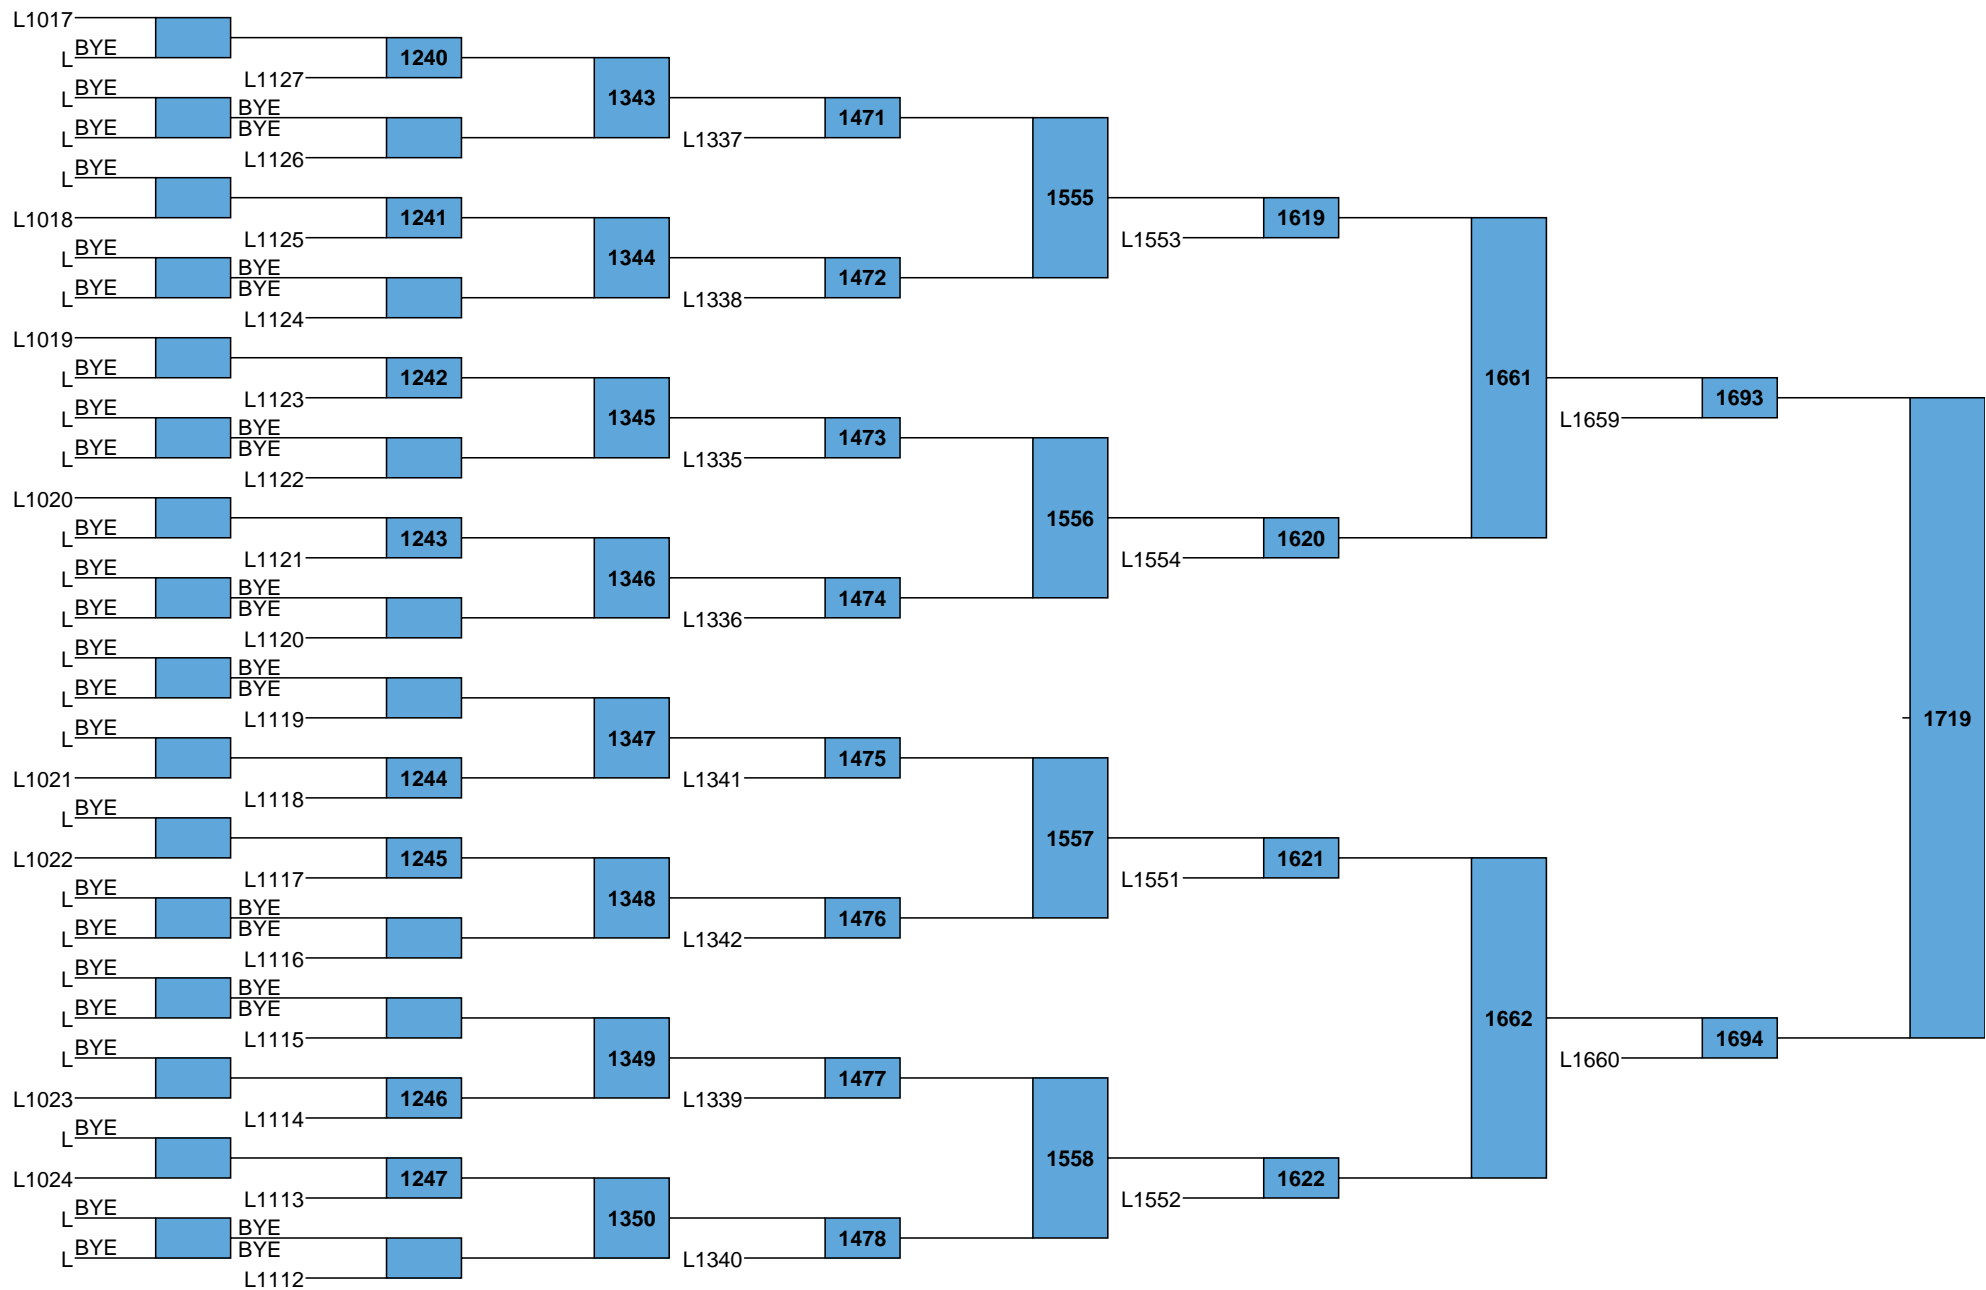

Men
133

L1689
L1690

A diagram consisting of a blue rectangular box with the number 1712 inside. Two horizontal lines extend from the left side of the box to the labels L1689 and L1690, which are stacked vertically.

L1653
L1654

A diagram consisting of a blue rectangular box with the number 1713 inside. Two horizontal lines extend from the left side of the box to the labels L1653 and L1654, which are stacked vertically.

L1693
L1694

A diagram consisting of a blue rectangular box with the number '1720' inside. Two horizontal lines extend from the left side of the box to the labels 'L1693' and 'L1694' positioned above and below the box, respectively.

L1661
L1662

A diagram consisting of a blue rectangular box with the number '1721' inside. Two horizontal lines extend from the left side of the box to the labels 'L1661' and 'L1662' positioned above and below the box, respectively.