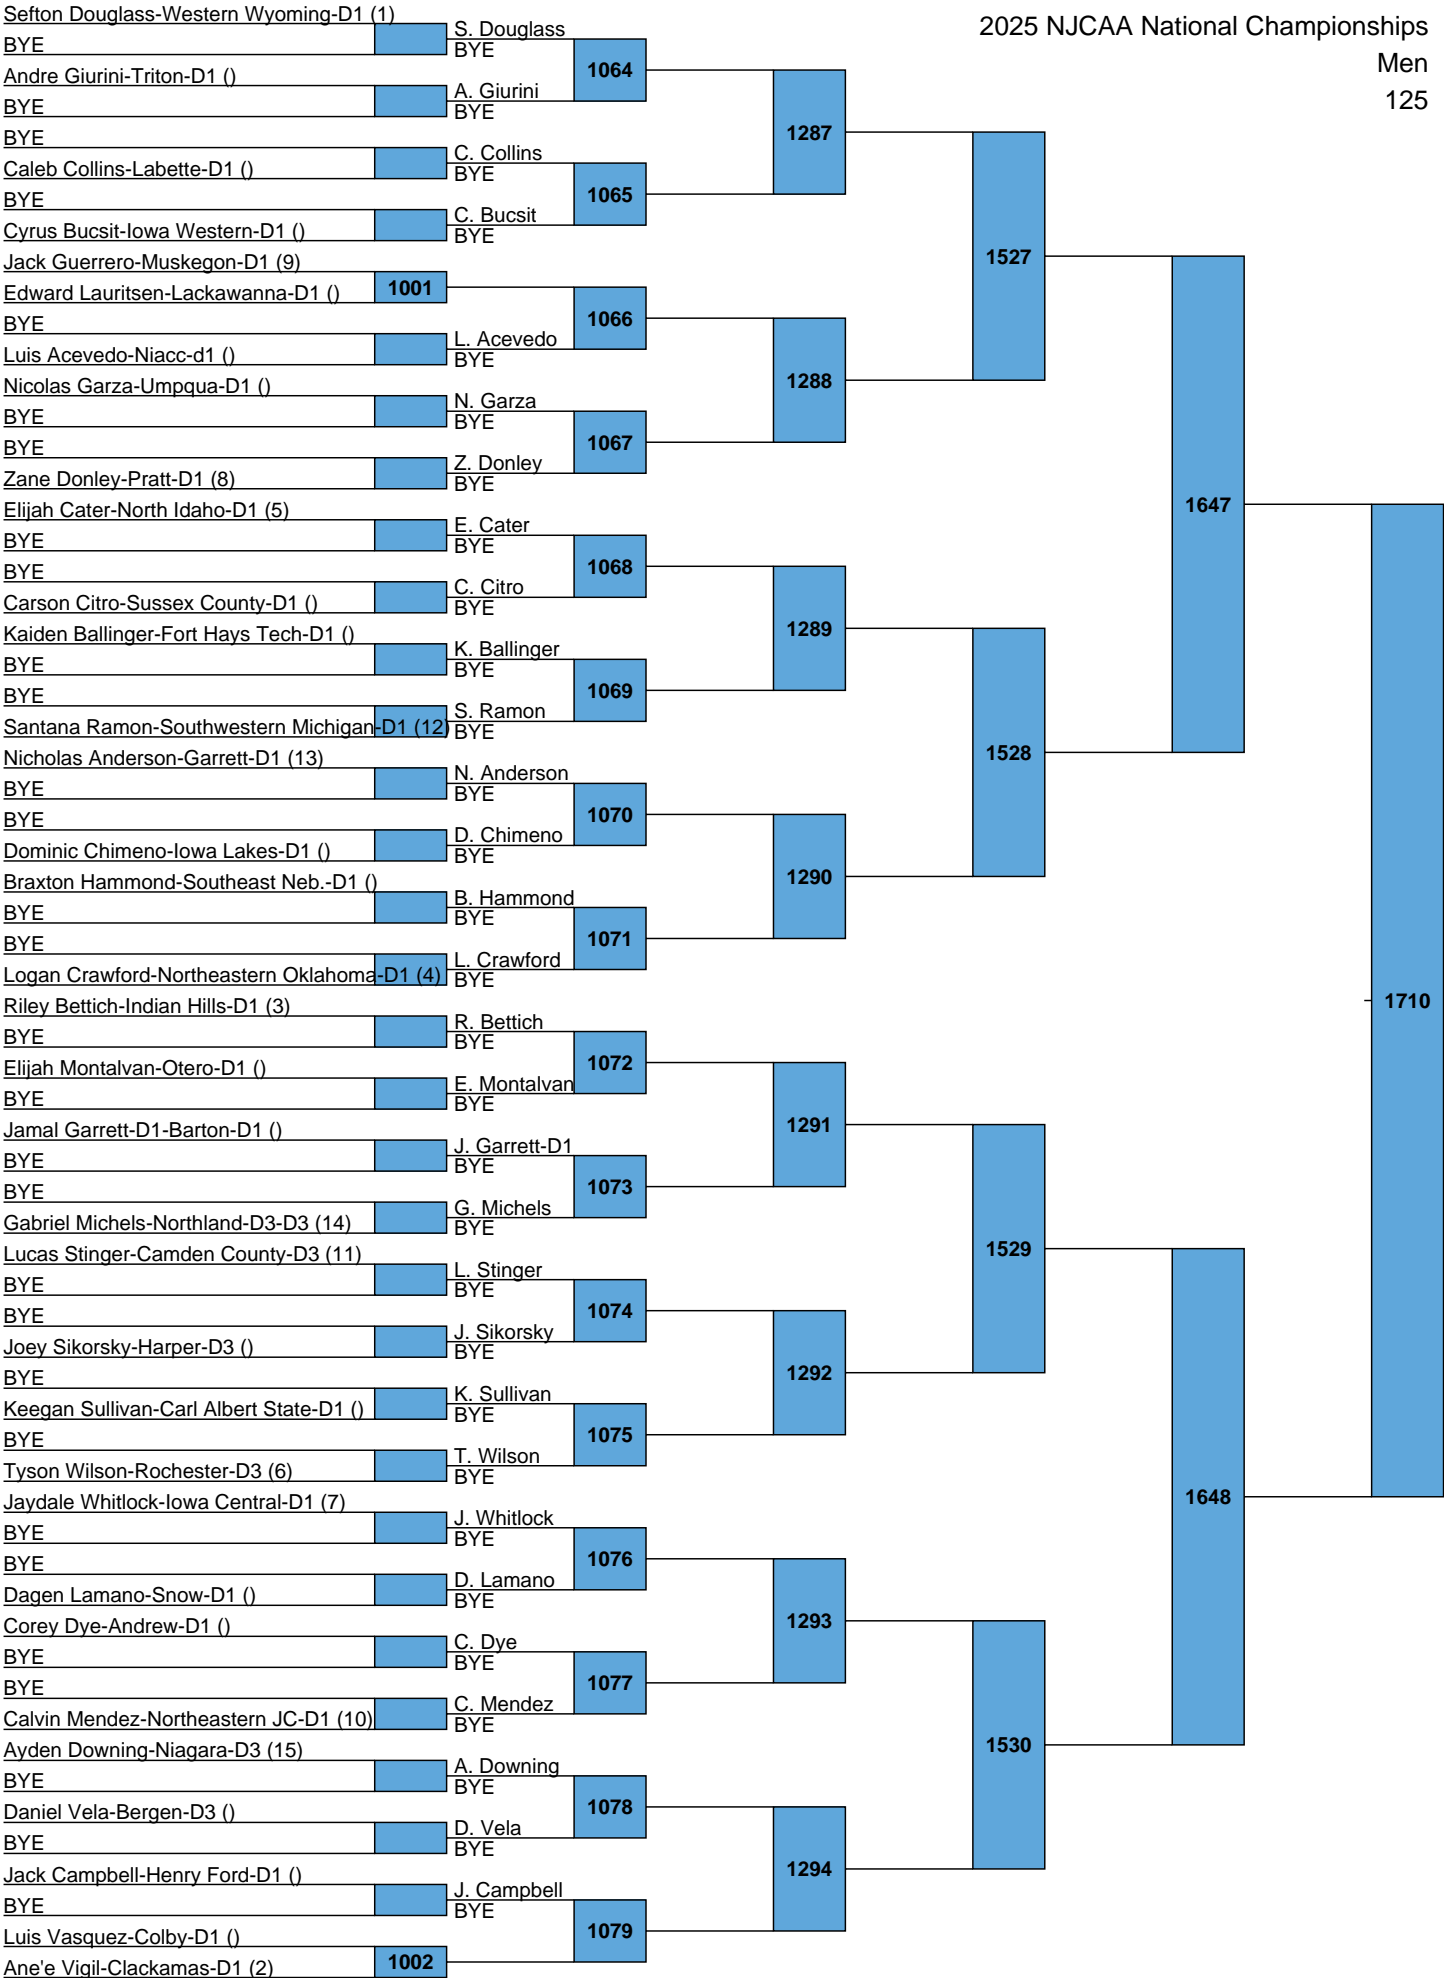

2025 NJCAA National Championships

Men

125