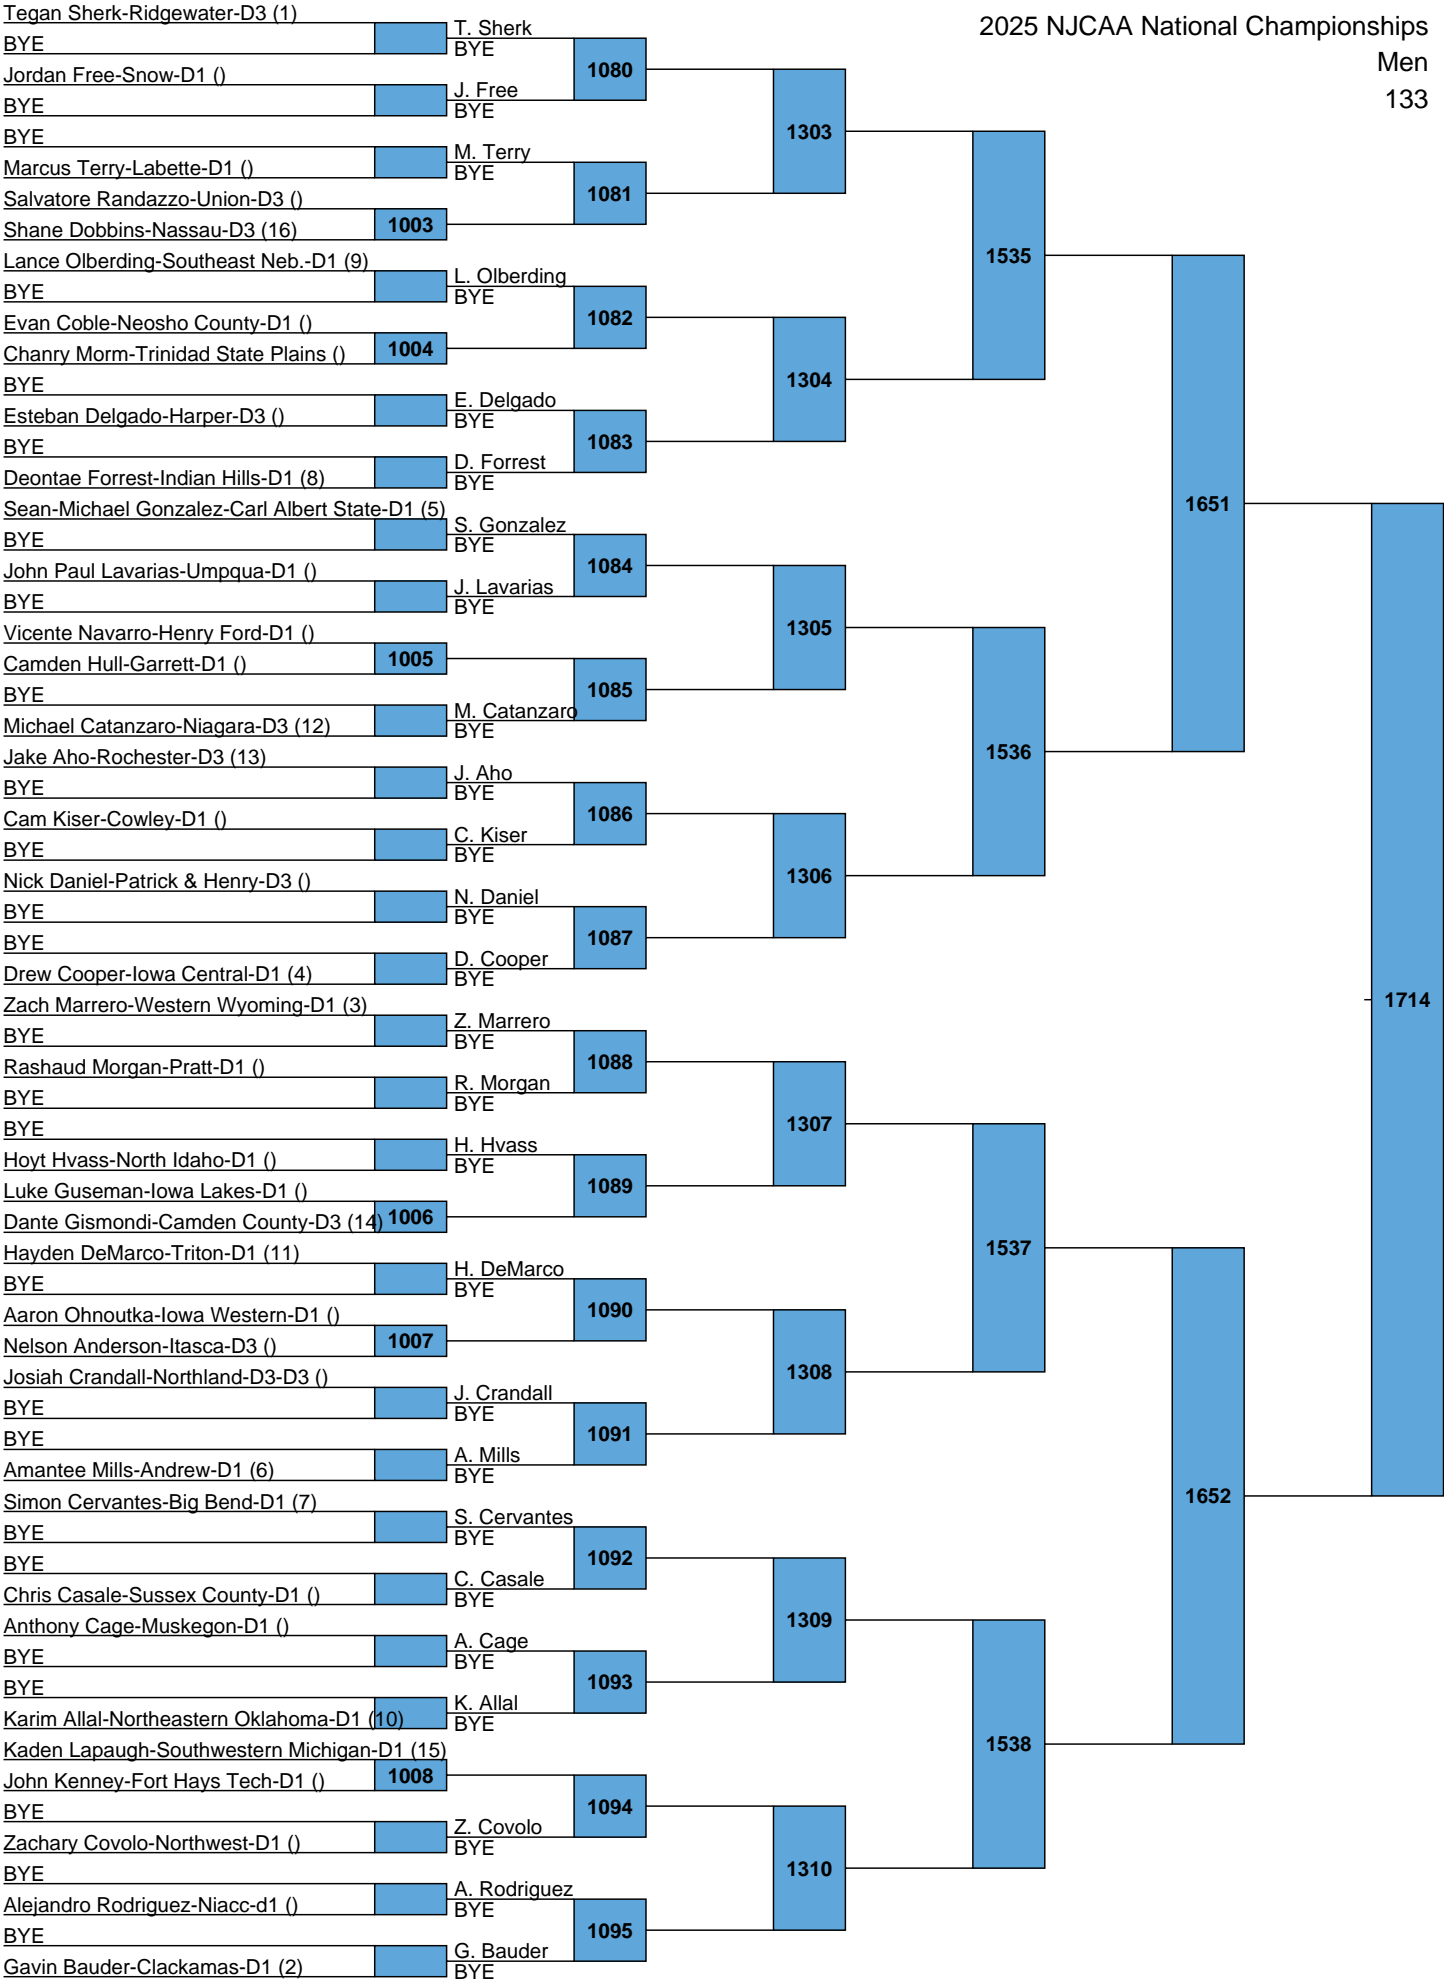

Men
133

L1689
L1690

A diagram consisting of a blue rectangular box with the number 1712 inside. Two horizontal lines extend from the left side of the box to the labels L1689 and L1690, which are stacked vertically.

L1653
L1654

A diagram consisting of a blue rectangular box with the number 1713 inside. Two horizontal lines extend from the left side of the box to the labels L1653 and L1654, which are stacked vertically.

L1693
L1694

A diagram consisting of a blue rectangular box with the number '1720' inside. Two horizontal lines extend from the left side of the box to the labels 'L1693' and 'L1694' positioned above and below the box, respectively.

L1673
L1674

A diagram consisting of two horizontal lines. The top line is labeled 'L1673' and the bottom line is labeled 'L1674'. A blue rectangular box is positioned between these two lines, containing the number '1733' in black text.