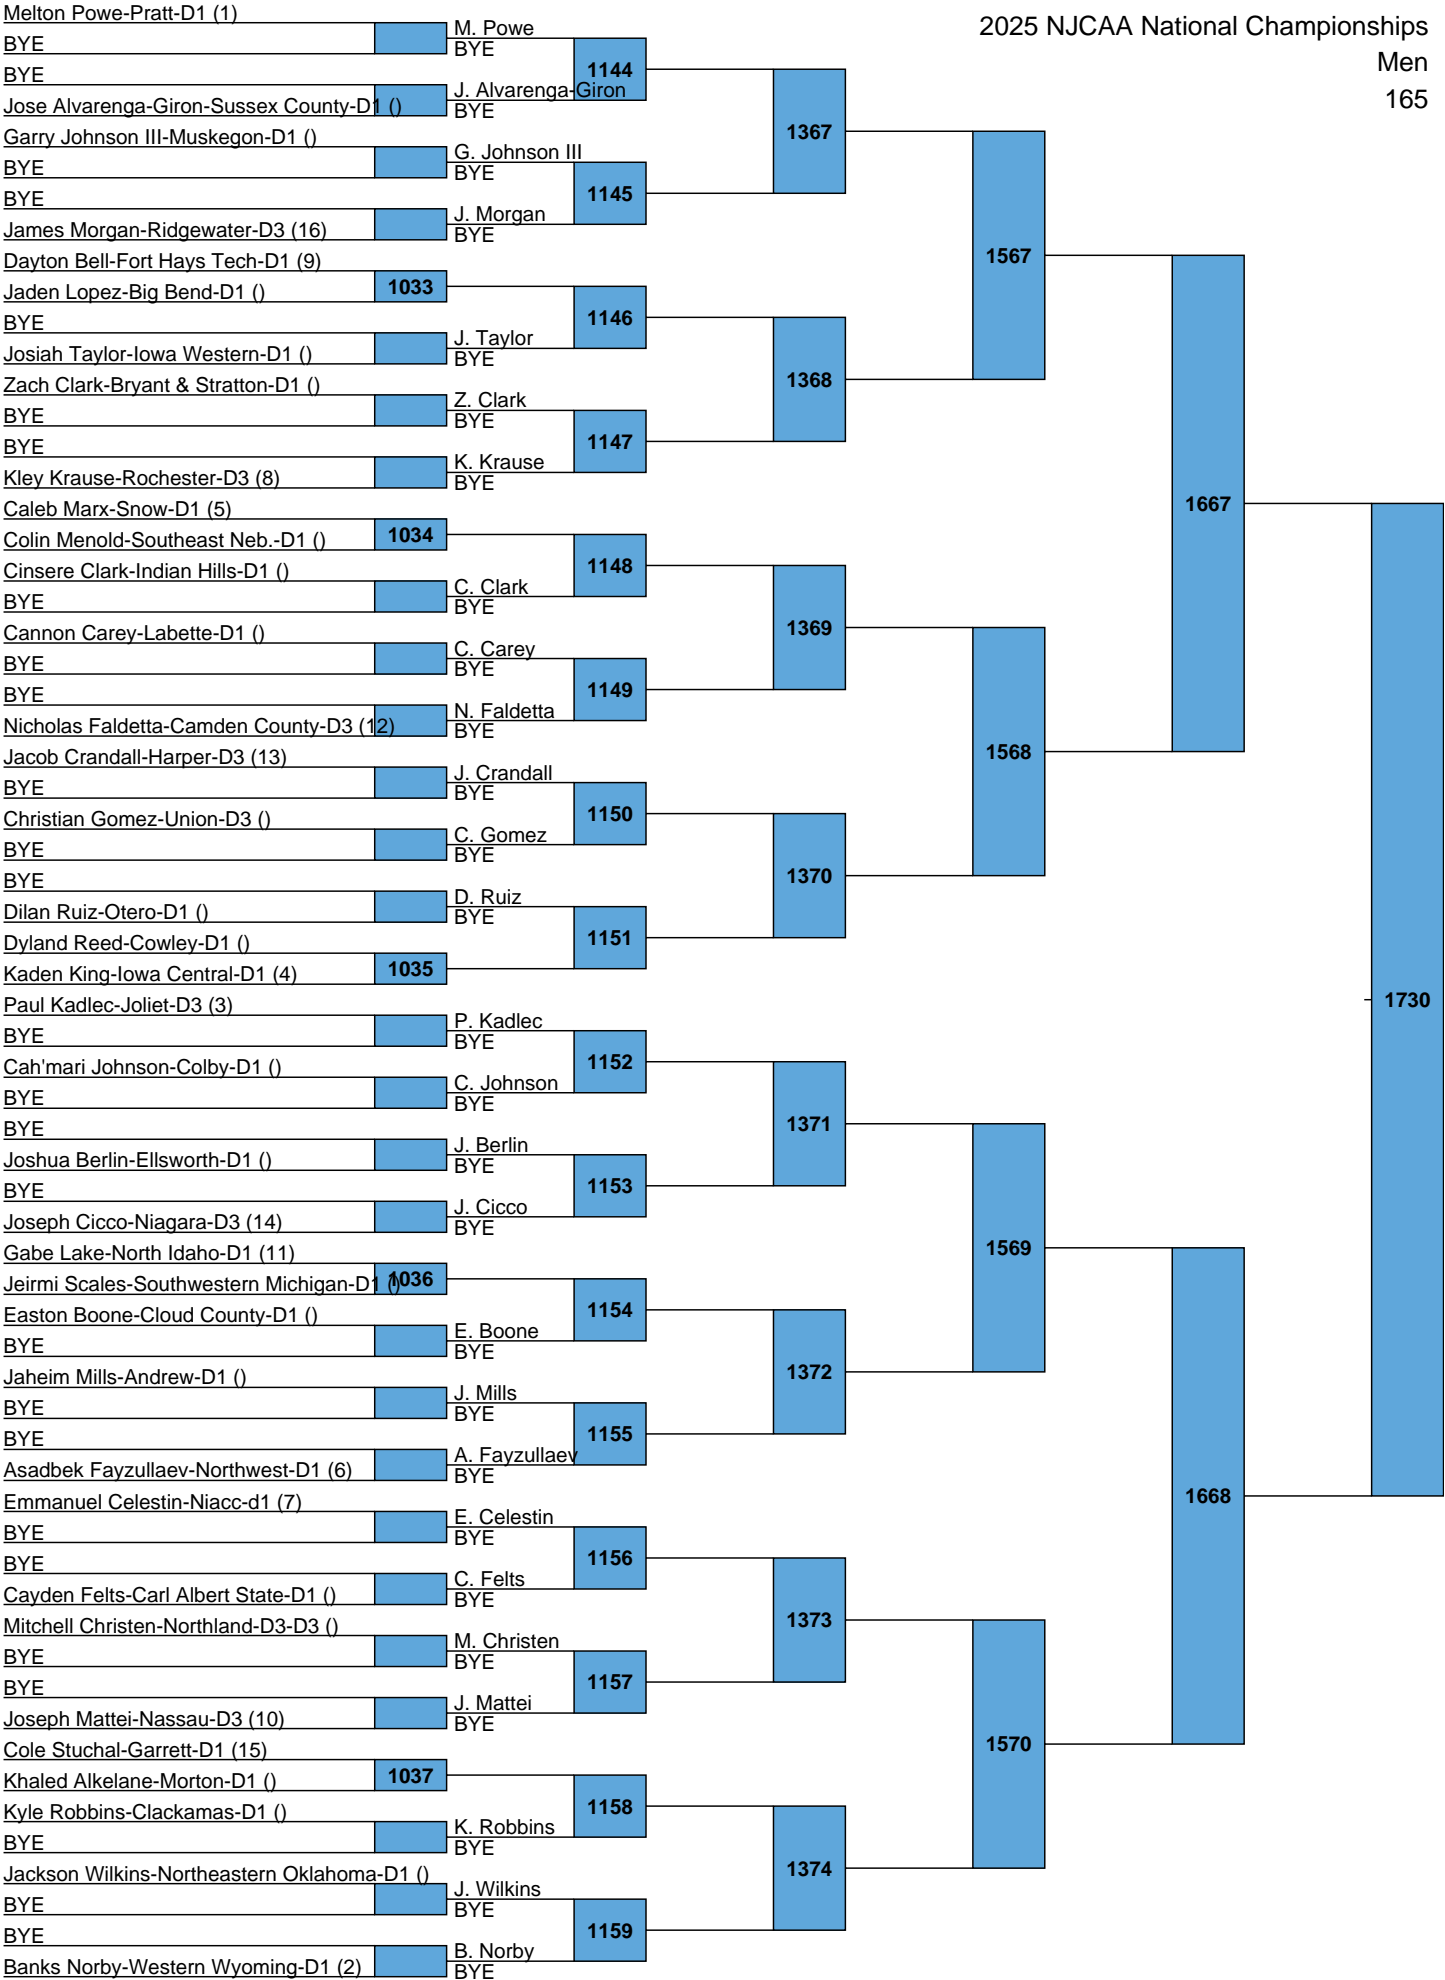

2025 NJCAA National Championships

Men
165