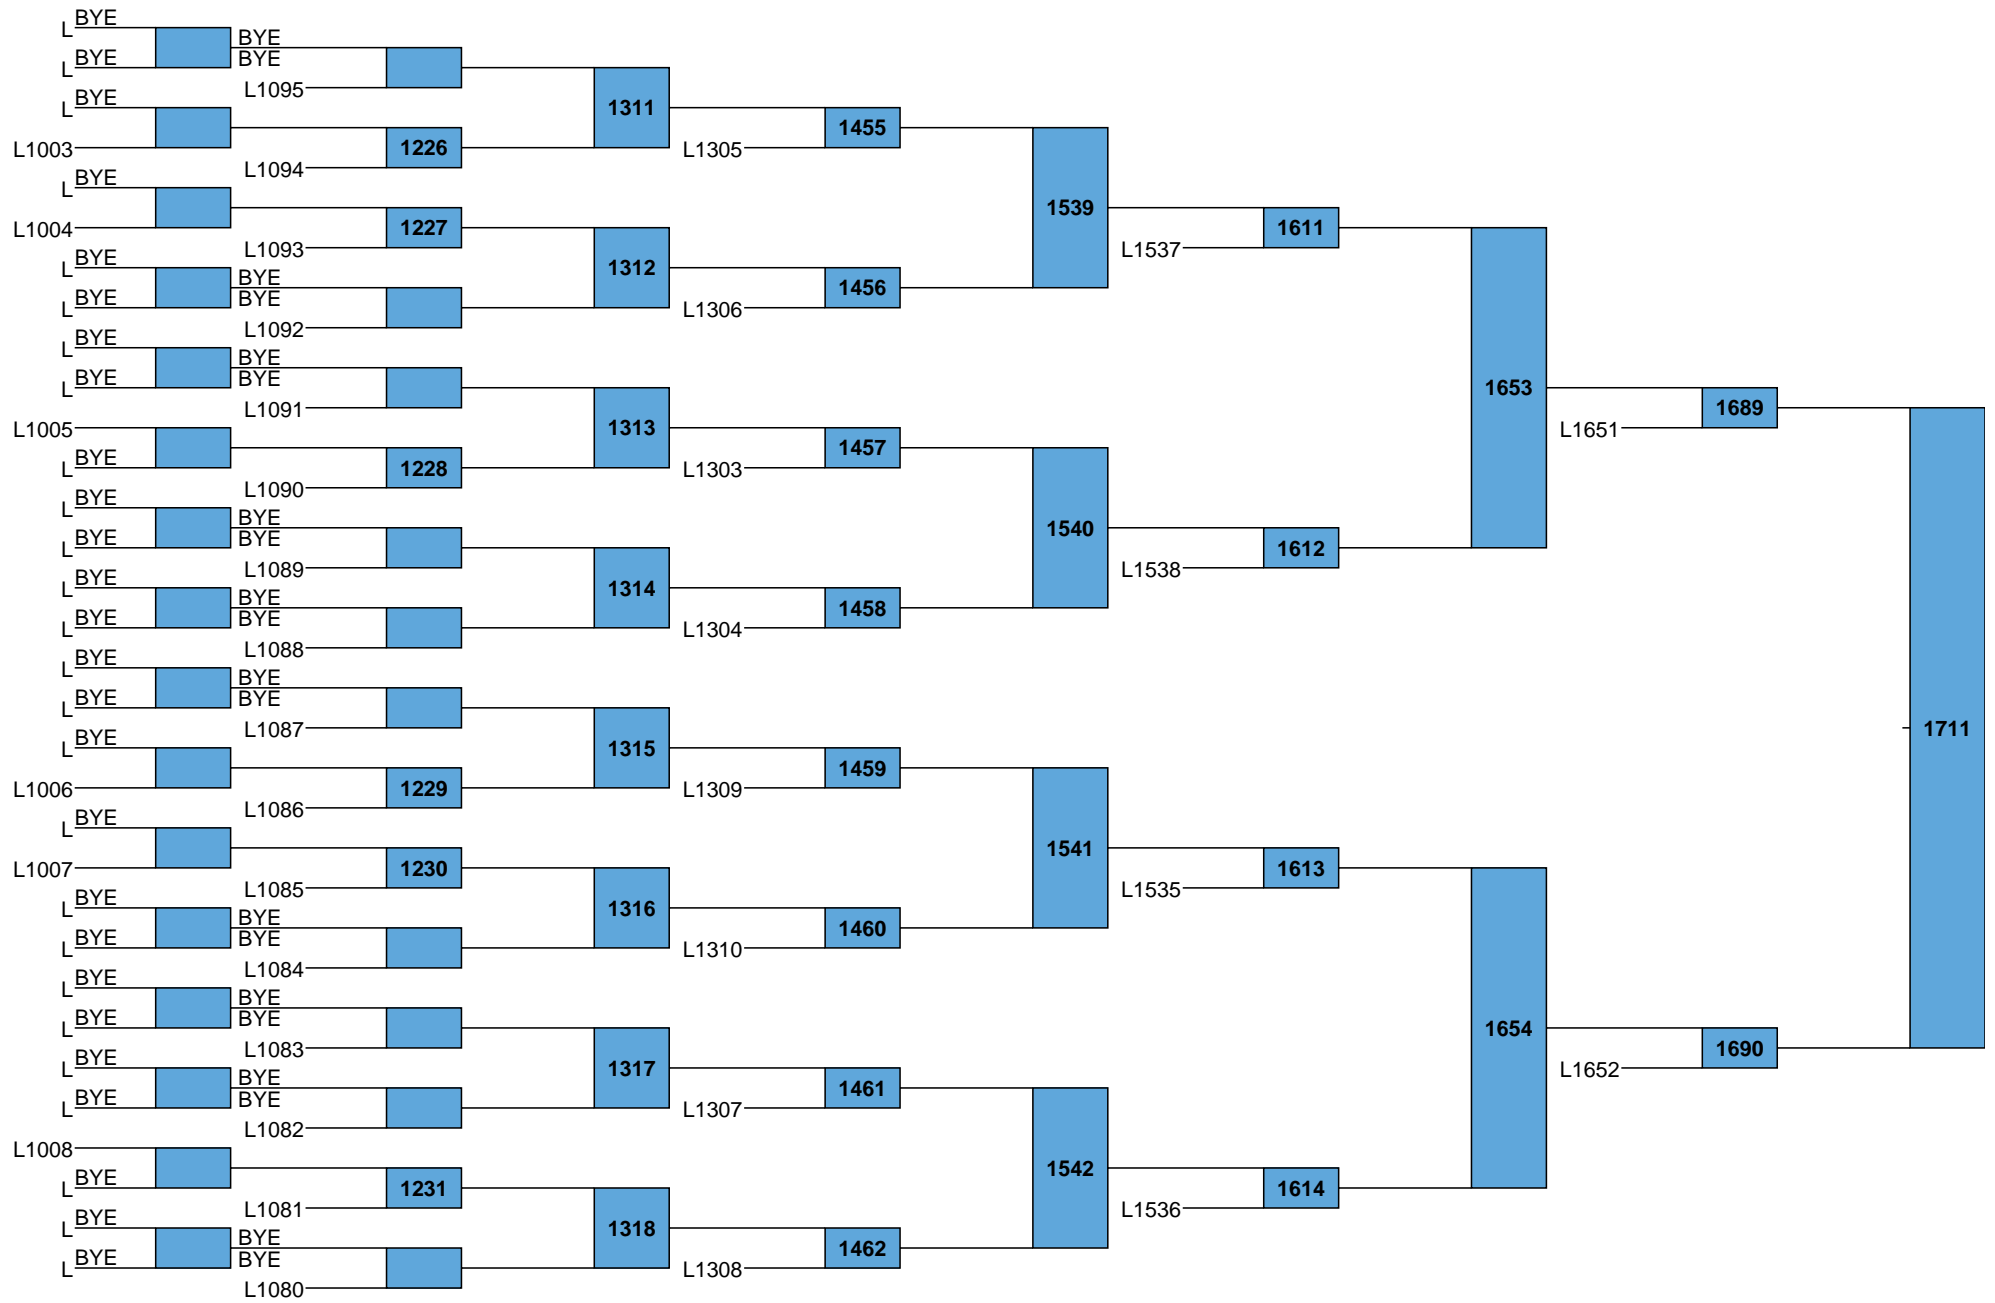

Men
133

L1689
L1690

A diagram consisting of a blue rectangular box with the number 1712 inside. Two horizontal lines extend from the left side of the box to the labels L1689 and L1690, which are stacked vertically.

L1653
L1654

A diagram consisting of a blue rectangular box with the number 1713 inside. Two horizontal lines extend from the left side of the box to the labels L1653 and L1654, which are stacked vertically.

L1693
L1694

A diagram consisting of a blue rectangular box with the number '1720' inside. Two horizontal lines extend from the left side of the box to the labels 'L1693' and 'L1694' positioned above and below the box, respectively.

L1673
L1674

A diagram consisting of two horizontal lines. The top line is labeled 'L1673' and the bottom line is labeled 'L1674'. A blue rectangular box is positioned between these two lines, containing the number '1733' in black text.