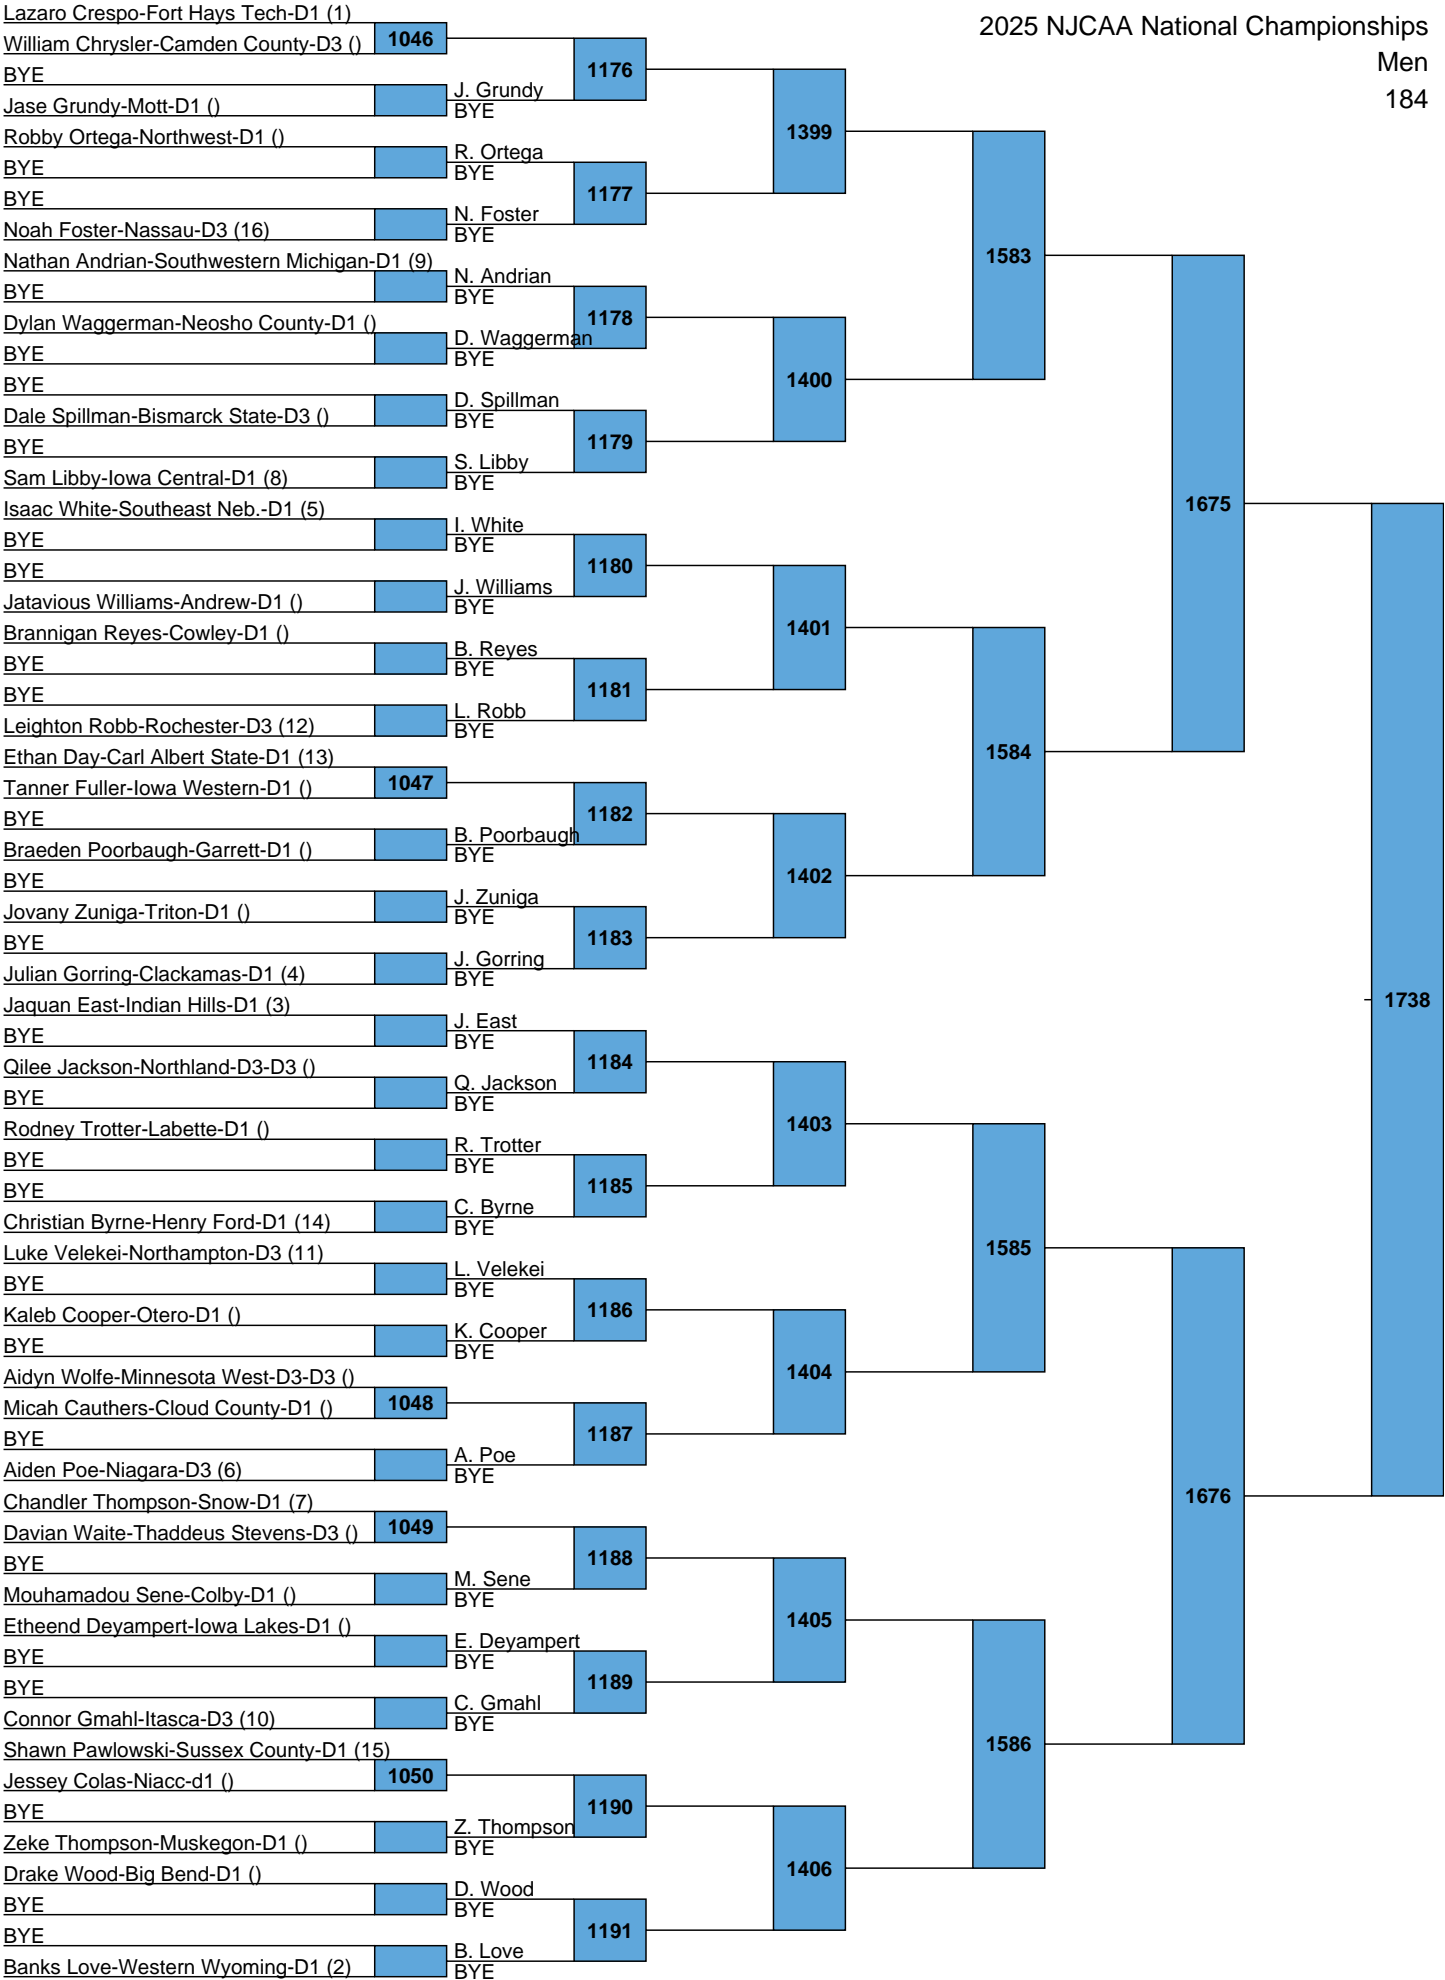

Men
133

L1689
L1690

A diagram consisting of a blue rectangular box with the number 1712 inside. Two horizontal lines extend from the left side of the box to the labels L1689 and L1690, which are stacked vertically.

2025 NJCAA National Championships

Men
165

L1697 ——— | 1728 | ———
L1698 ——— | ——— | ———

L1669 ——— | 1729 | ———
L1670 ——— | ——— | ———

2025 NJCAA National Championships

Men
174

L1699
L1700

A diagram consisting of two horizontal lines. The top line is labeled 'L1699' and the bottom line is labeled 'L1700'. A blue rectangular box is positioned between these two lines, containing the number '1732' in black text.

L1673
L1674

A diagram consisting of two horizontal lines. The top line is labeled 'L1673' and the bottom line is labeled 'L1674'. A blue rectangular box is positioned between these two lines, containing the number '1733' in black text.