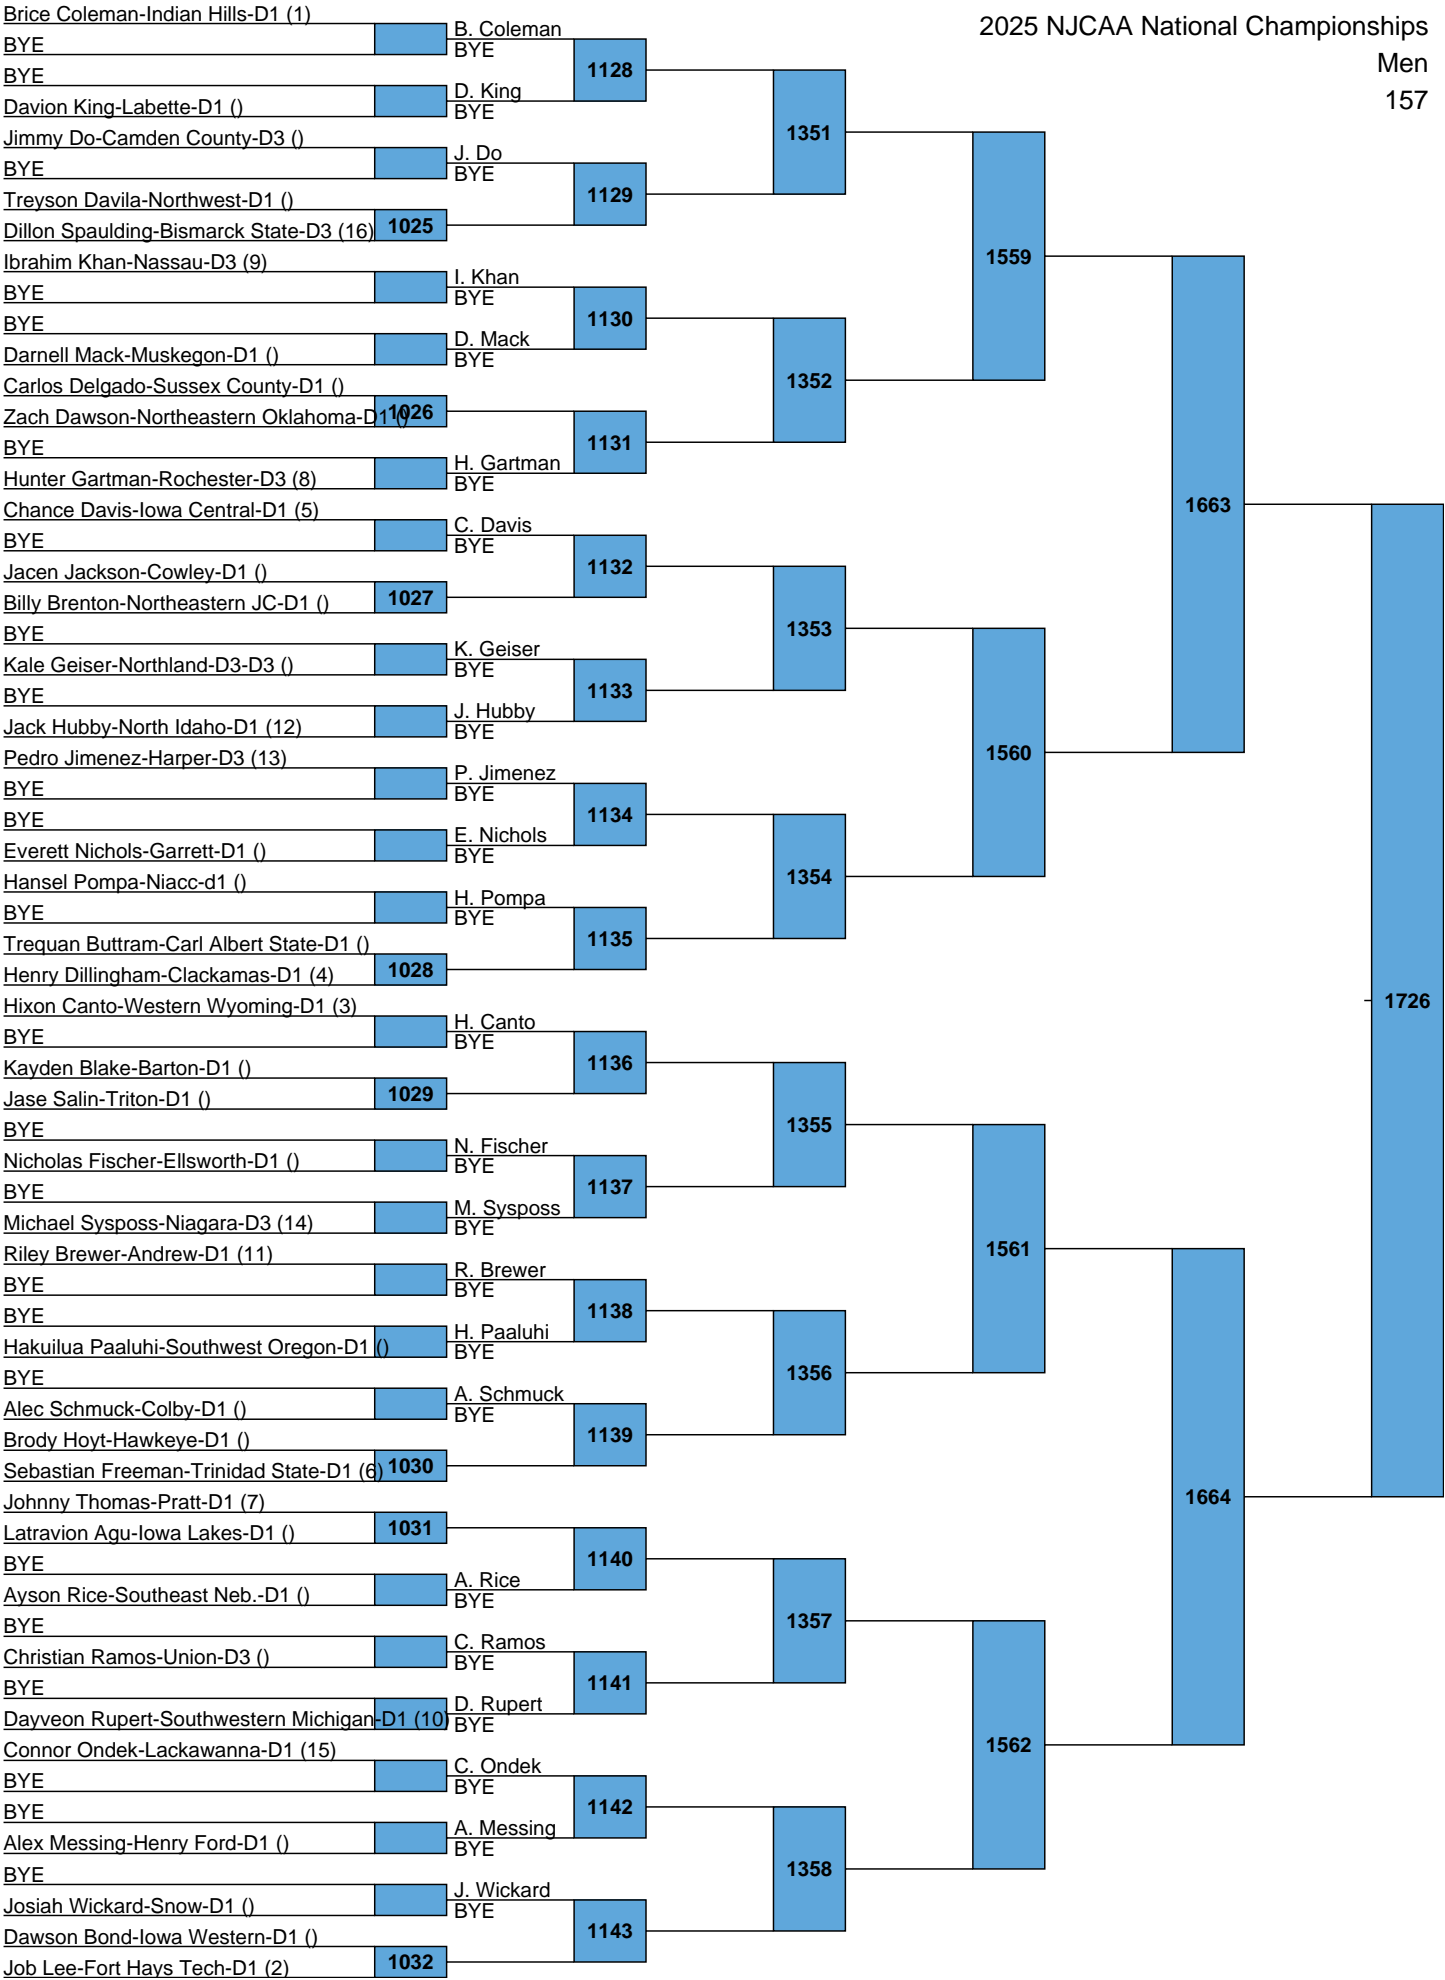

2025 NJCAA National Championships

Men
157