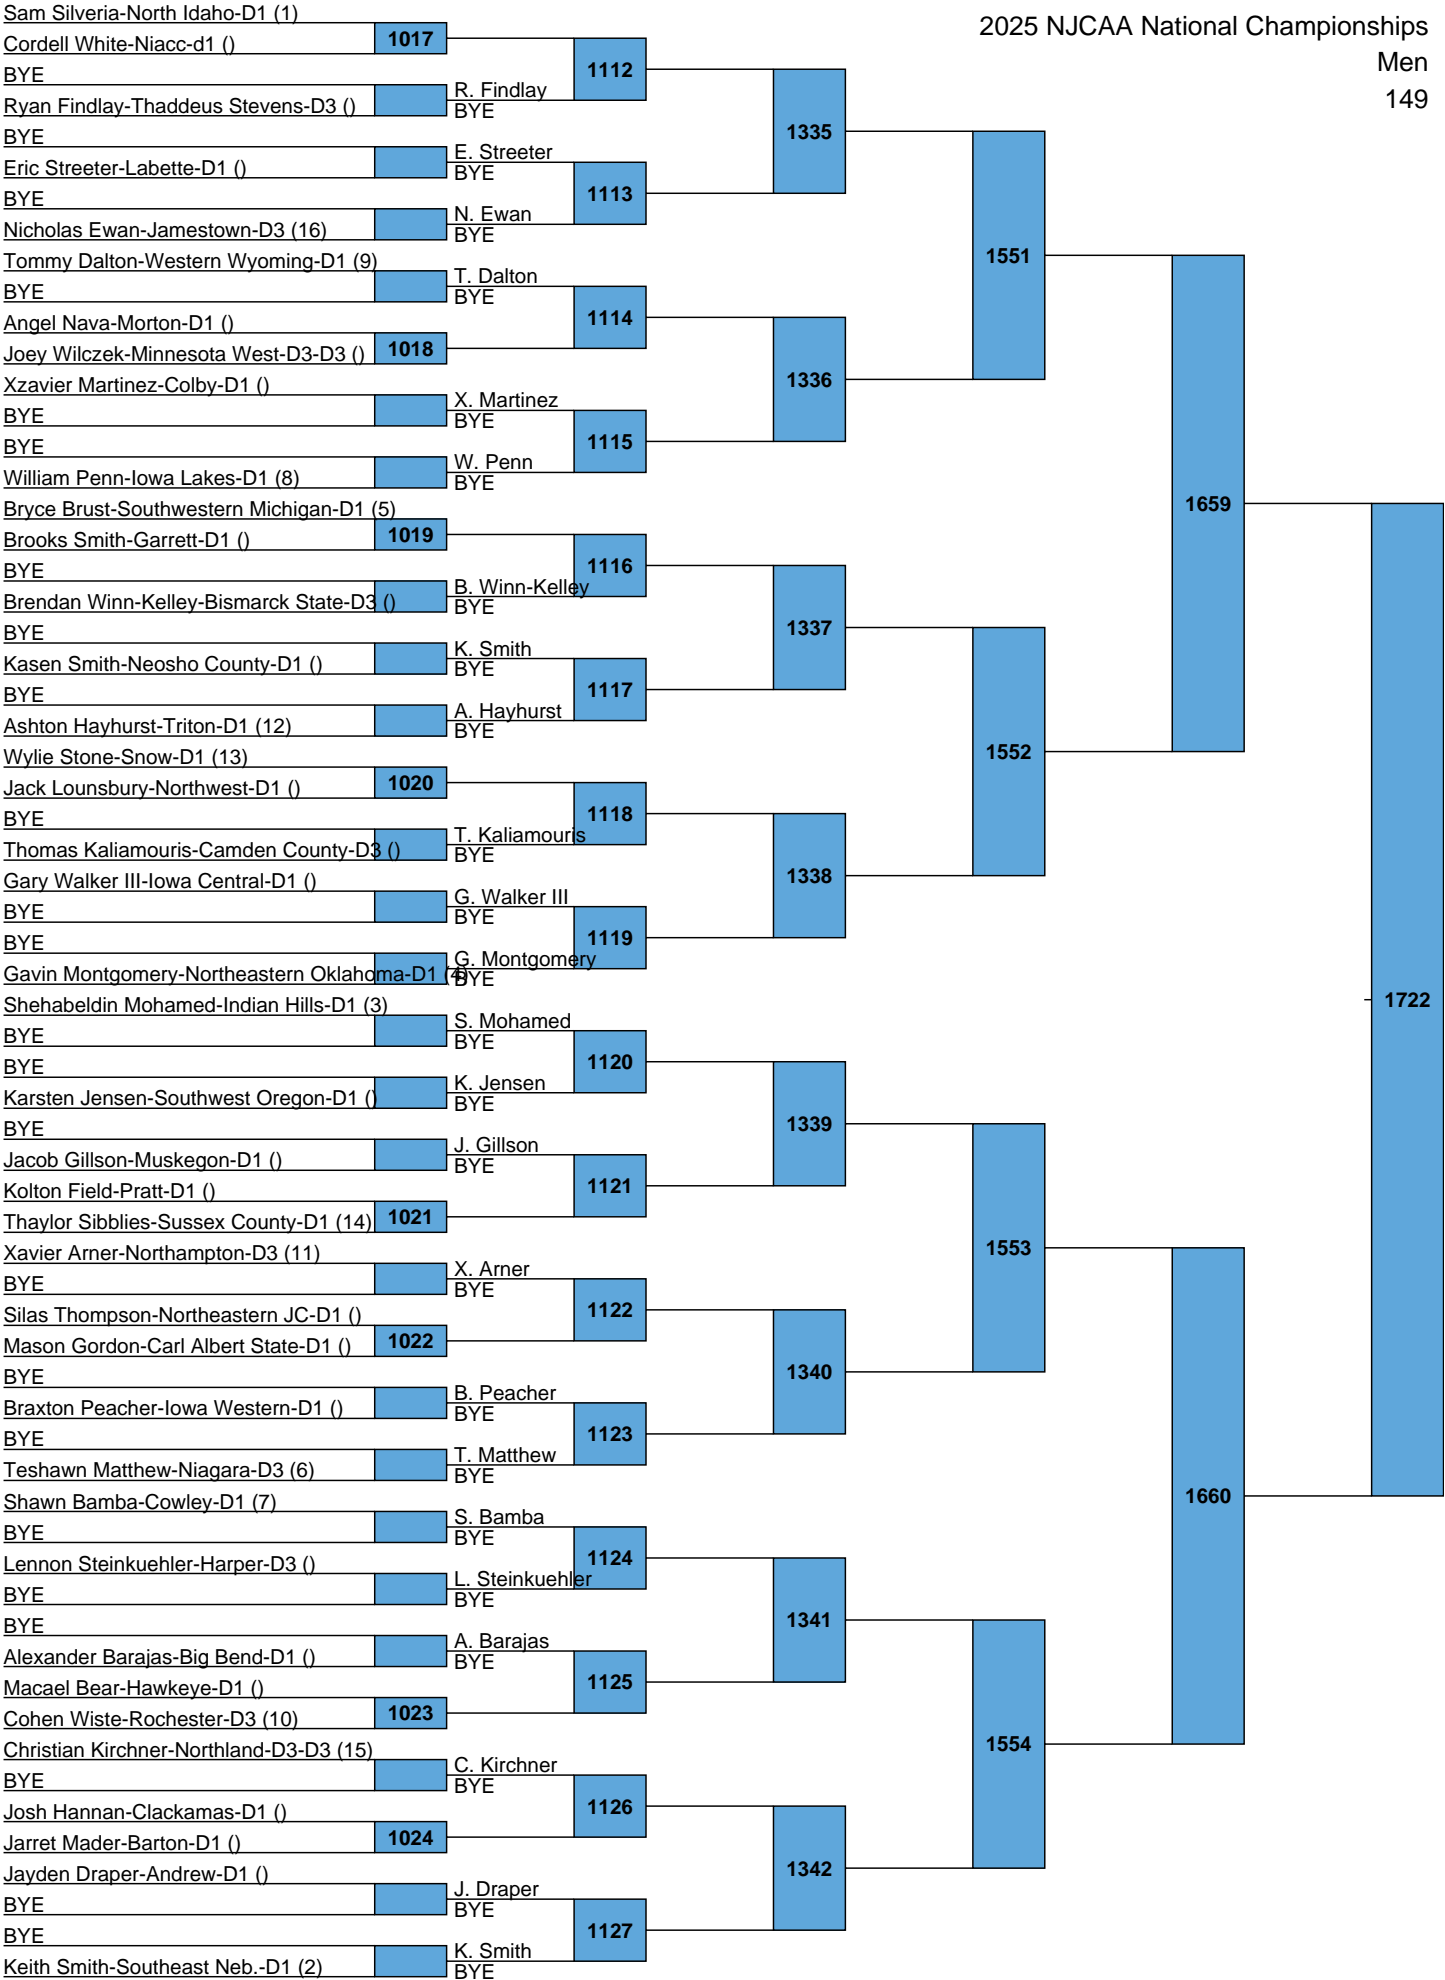

Men
133

L1689
L1690

A diagram consisting of a blue rectangular box with the number 1712 inside. Two horizontal lines extend from the left side of the box to the labels L1689 and L1690, which are stacked vertically.

L1693
L1694

A diagram consisting of a blue rectangular box with the number '1720' inside. Two horizontal lines extend from the left side of the box to the labels 'L1693' and 'L1694' positioned above and below the box, respectively.